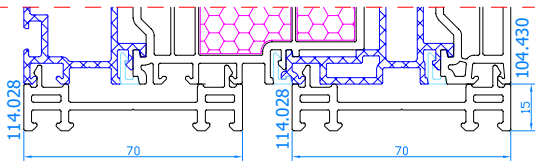

Extension 45mm
CODE: 114.202
Extension for
low alu threshold (TS58212)

Extension 45mm
CODE: 114.203
Extension for
low alu threshold (TS58212)

EXTENSIONS FOR HST DPP-70, DPQ-82

2x Extension 15mm
CODE: 114.028
for HST DPP-70