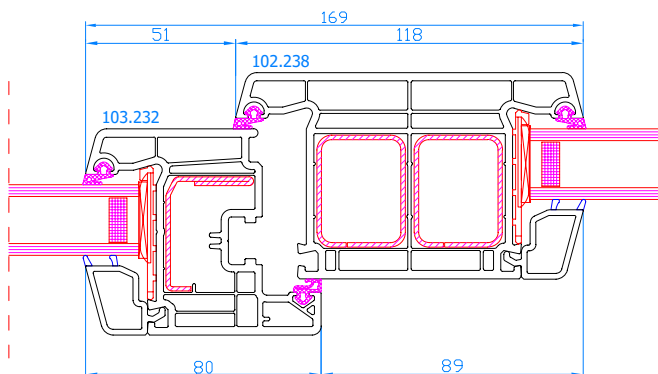

DPP-70
Fixed mullion
mullion: 102.238
sash: 103.232