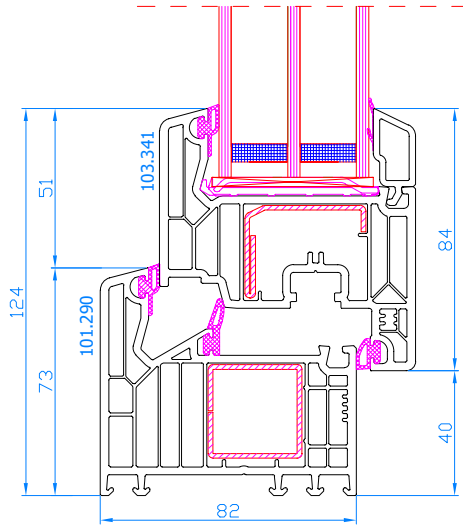

DPQ-76 + double handle and lock
Movable mullion
mullion: 102.356
Wide sash: 103.385

DPQ-76
Tilt-sliding <2,2m²
frame: 101.350
sash: 103.381

DPQ-76
Tilt-sliding >2,2m²
frame: 101.350
Wide sash: 103.385

DPQ-82

DPQ-82
Single fixed frame
frame: 101.290

DPQ-82
Standard sash
frame: 101.290
sash: 103.341

DPQ-82
Wide sash
frame: 101.290
sash: 103.345

DPQ-82
Movable mullion
mullion: 102.316
sash: 103.341

DPQ-82
Movable mullion
mullion: 102.316
Wide sash: 103.345