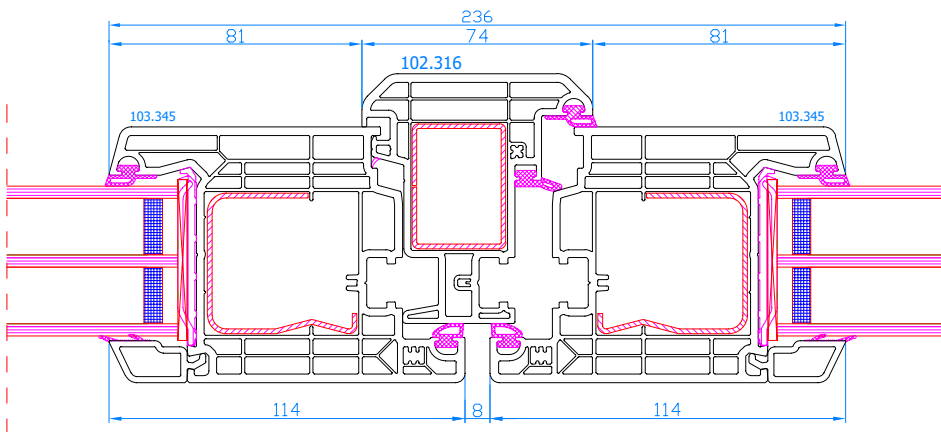

DPQ-82
Single fixed frame
frame: 101.290

DPQ-82
Standard sash
frame: 101.290
sash: 103.341

DPQ-82
Wide sash
frame: 101.290
sash: 103.345

DPQ-82
Movable mullion
mullion: 102.316
sash: 103.341

DPQ-82
Movable mullion
mullion: 102.316
Wide sash: 103.345