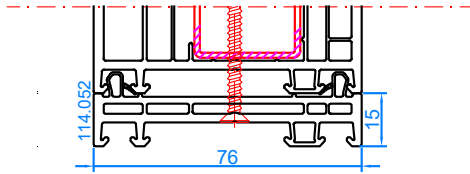

Transport element for low alu
threshold TS57032
CODE: AVAS02

Extension 15mm
CODE: 114.052
for DPQ-76