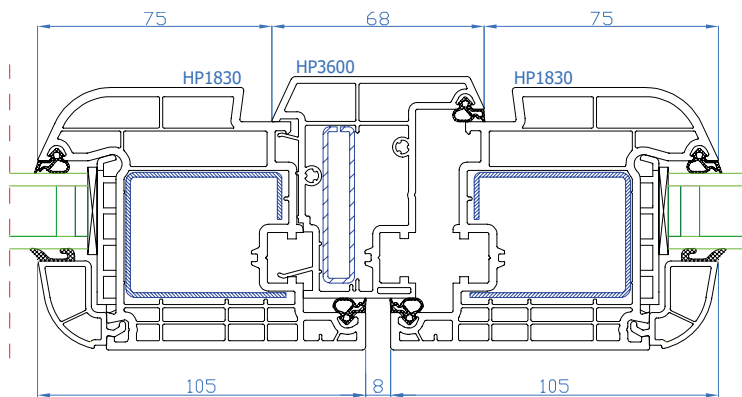

116.229

116.052

116.216

DPB-73+

DPB-73+
Single fixed frame
frame: HO1220

DPB-73+
Standard sash
frame: HO1220
sash: HO1820

DPB-73+
Wide sash
frame: HO1220
Wide sash: HP1830

DPB-73+
Movable mullion
mullion: HP3600
sash: HO1820