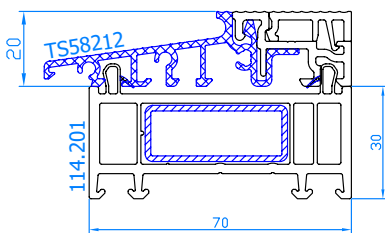

Extension 100mm
CODE: 114.055
for DPQ-76

Extension 15mm
CODE: 114.040
for DPQ-82

Extension 30mm
CODE: 114.041
for DPQ-82

Extension 45mm
CODE: 114.042
for DPQ-82

Extension 100mm
CODE: 114.043
for DPQ-82

Extension 30mm
CODE: 114.201
Extension for
low alu threshold (TS58212)