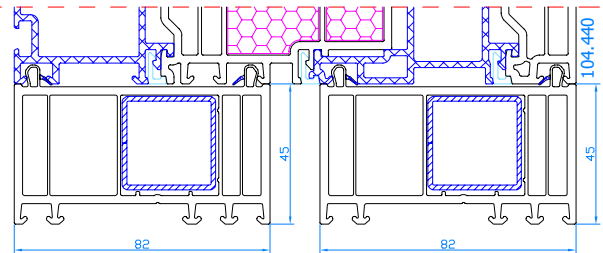

2x Extension 15mm
CODE: 114.040
for HST DPQ-82

2x Extension 30mm
CODE: 114.201
for HST DPP-70

2x Extension 30mm
CODE: 114.041
for HST DPQ-82

2x Extension 45mm
CODE: 114.202
for HST DPP-70

2x Extension 45mm
CODE: 114.042
for HST DPQ-82