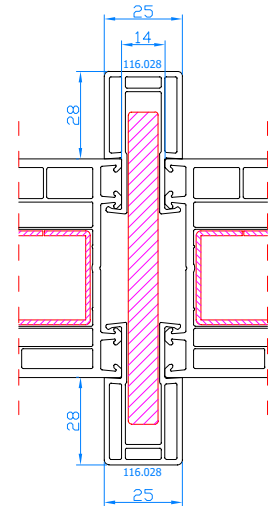

116.053/217