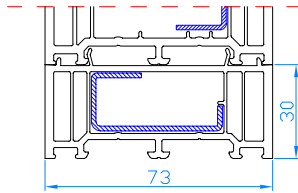

Extension 30mm
CODE: NP1350
for DPB-73+