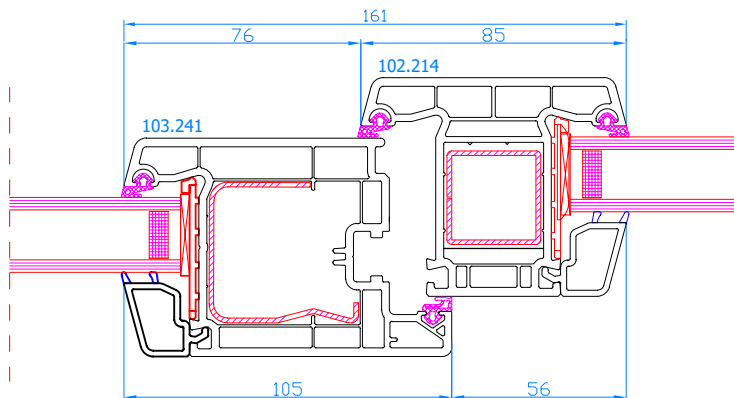

DPP-70
Fixed mullion
mullion: 102.214
Wide sash: 103.241