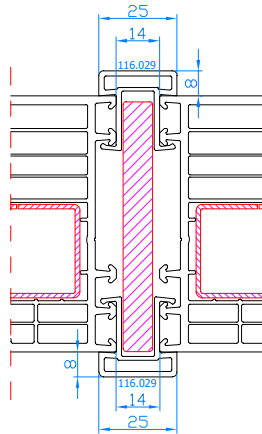

DPQ-82
Entrance door with side light (opening inwards only)
mullion: 102.310
reinforcing profile 114.019
sash: 105.380

DPQ-82
Entrance door with side light (opening outwards only) with 14mm connector (vertical)
connector: 116.029
frame: 101.209

116.052

116.229

116.216.2 (from 90 to 180 degrees)

CONNECTORS DPQ-82

116.217

116.030/217

116.219

116.053/217