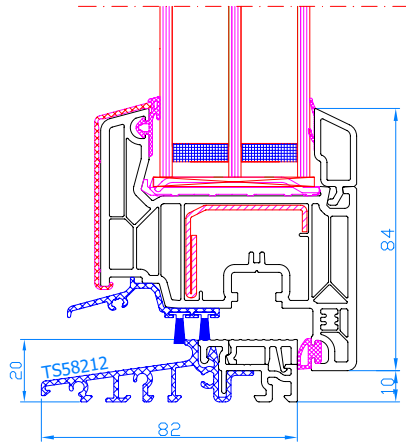

DPQ-82 AL
Single fixed frame
frame: 101.290

DPQ-82 AL
Standard sash
frame: 101.290
sash: 103.341

DPQ-82 AL
Wide sash
frame: 101.290
sash: 103.345

DPQ-82 AL
Movable mullion
mullion: 102.316
sash: 103.341

DPQ-82 AL
Movable mullion
mullion: 102.316
Wide sash: 103.345