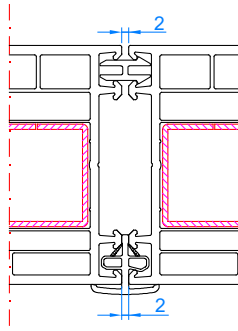

116.030/217