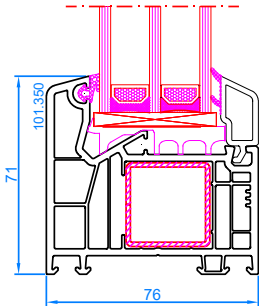

DPQ-76
Single fixed frame
frame: 101.350