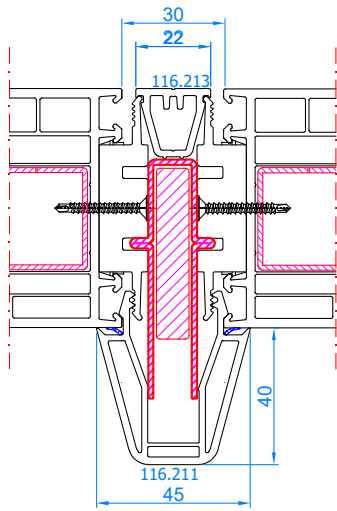

116.210

116.213/211