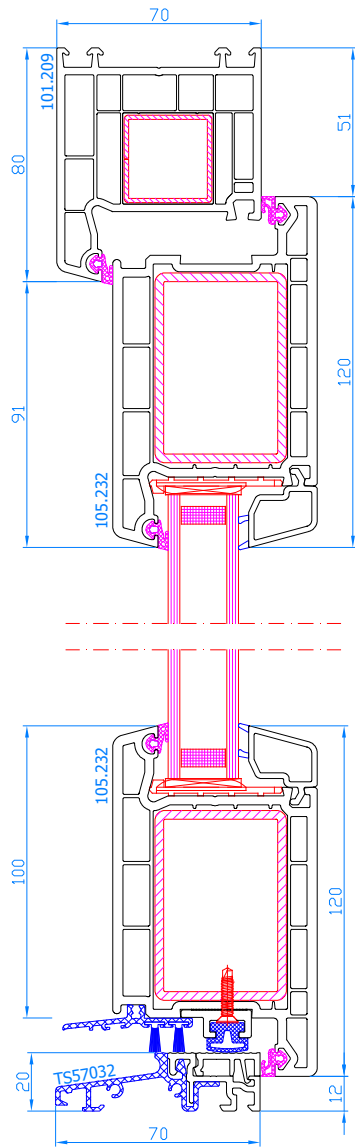

DPP-70
Fixed mullion
mullion: 102.214
sash: 103.232

DPP-70
Fixed mullion
mullion: 102.214
Wide sash: 103.241

DPP-70
Fixed mullion
mullion: 102.218

DPP-70
Fixed mullion
mullion: 102.218
sash: 103.232

DPP-70
Fixed mullion
mullion: 102.218
Wide sash: 103.241

DPP-70
Fixed mullion
mullion: 102.218
sash: 103.232

DPP-70
Fixed mullion
mullion: 102.218
Wide sash: 103.241

DPP-70
Fixed mullion
mullion: 102.238

DPP-70
Fixed mullion
mullion: 102.238
sash: 103.232

DPP-70
Fixed mullion
mullion: 102.238
Wide sash: 103.241

DPP-70
Balcony door with low alu threshold opening outwards
low alu threshold: TS57032
Wide sash: 103.242

DPP-70 + double handle and lock
Movable mullion
mullion: 102.236
sash: 103.232

DPP-70
Tilt-sliding <2,2 m²
frame: 101.208
sash: 103.232

DPP-70
Tilt-sliding >2,2 m²
frame: 101.208
sash: 103.241

DPP-70
Entrance door opening inwards with a low alu threshold
low alu threshold: TS57032
frame: 101.209
sash: 105.232

DPP-70
Entrance door opening inwards with a falling threshold (without a low alu threshold)
frame: 101.209
sash: 105.232