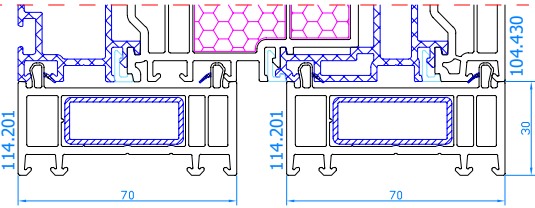

2x Extension 30mm
CODE: 114.201
for HST DPP-70