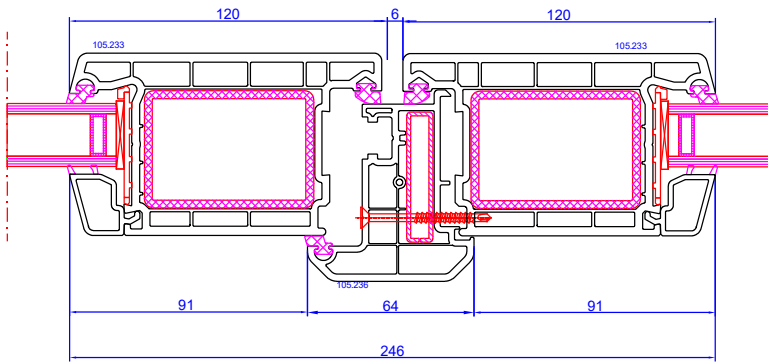

DPP-70
2-sash entrance door opening outwards
movable mullion: 102.236
sash: 105.233