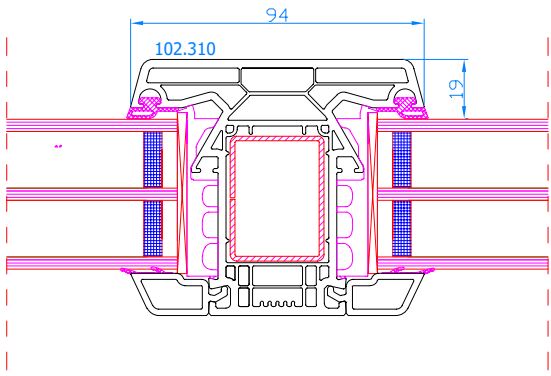

DPQ-82
Single fixed frame
frame: 101.290

DPQ-82
Standard sash
frame: 101.290
sash: 103.341

DPQ-82
Wide sash
frame: 101.290
sash: 103.345

DPQ-82
Movable mullion
mullion: 102.316
sash: 103.341

DPQ-82
Movable mullion
mullion: 102.316
Wide sash: 103.345