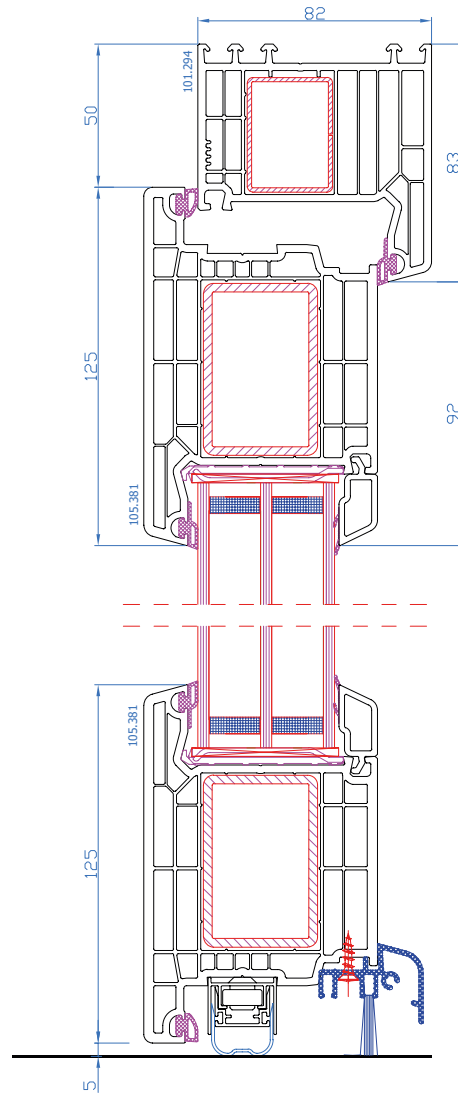

DPQ-82
Entrance door opening inwards (horizontal cross-section)
frame: 101.294
sash: 105.380

DPQ-82
Entrance door with falling threshold (without low alu threshold) opening outwards
frame: 101.294
sash: 105.381