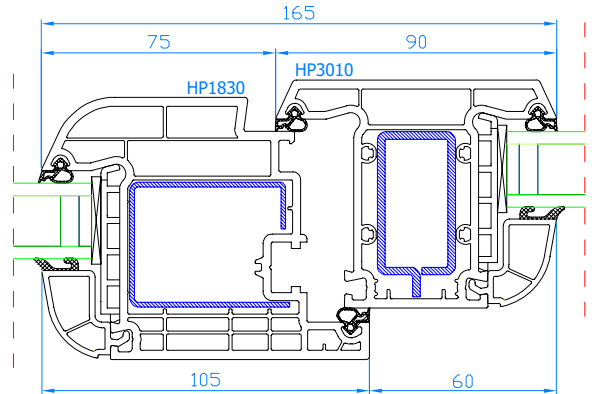

DPB-73+
Fixed mullion
mullion: HO3020
Wide sash: HP1830

DPB-73+
Fixed mullion
mullion: HP3010
Wide sash: HP1830