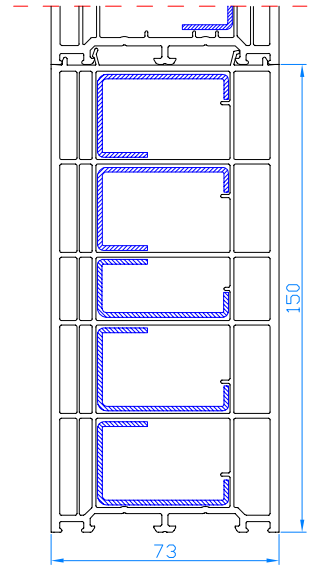

DPB-73+
Tilt-sliding <math><2,2 \text{ m}^2</math>
frame: HO1220
sash: HO1820

DPB-73+
Tilt-sliding >math>>2,2 \text{ m}^2</math>
frame: HO1220
sash: HP1830

EXTENSIONS DPB-73+

Extension 30mm
CODE: NP1350
for DPB-73+