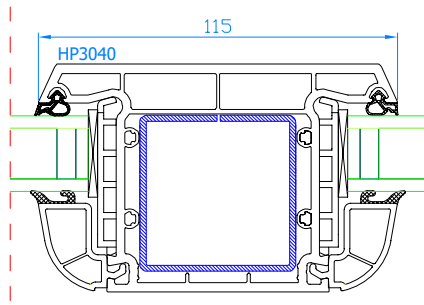

DPB-73+
Fixed mullion
mullion: HP3040