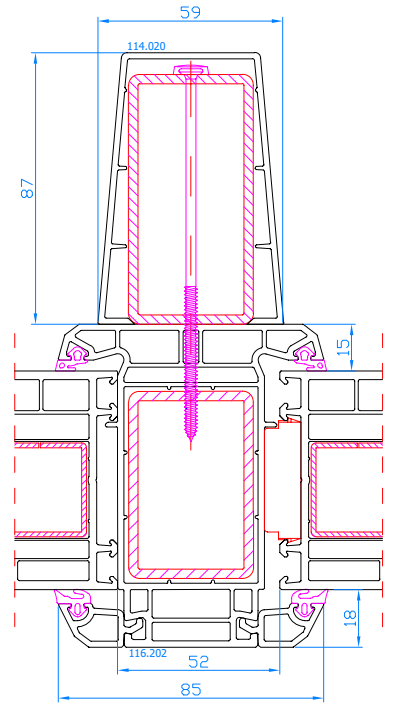

116.212/211

116.202 + 114.020