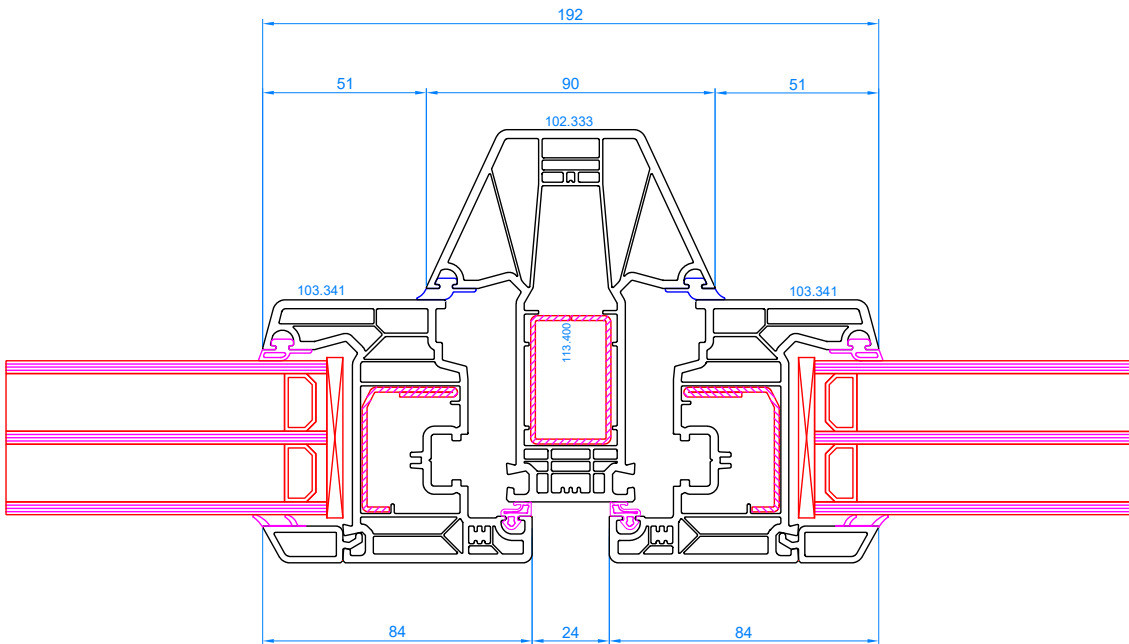

DPQ-82NL
Fixed mullion: 102.333
restricted opening: 103.340