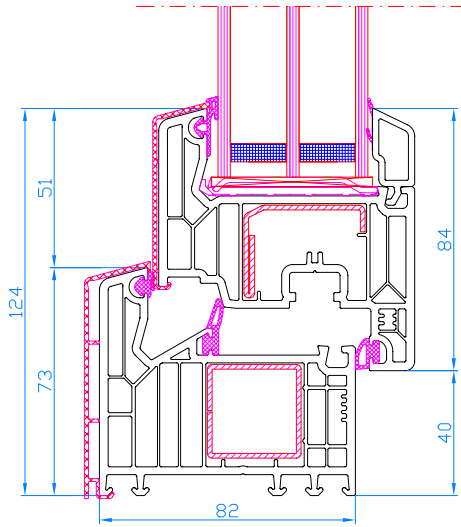

DPQ-82 AL
Standard sash
frame: 101.290
sash: 103.341