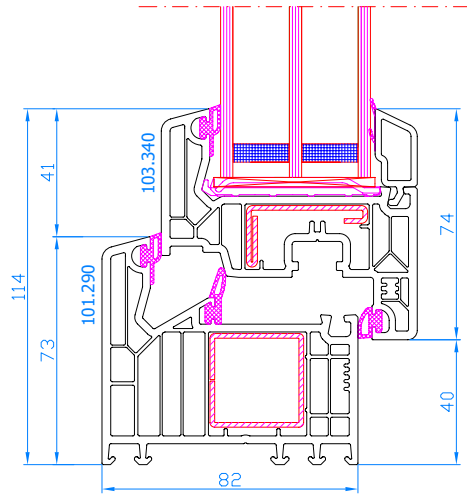

DPQ-82
Restricted opening
frame: 101.290
Restricted opening: 103.340