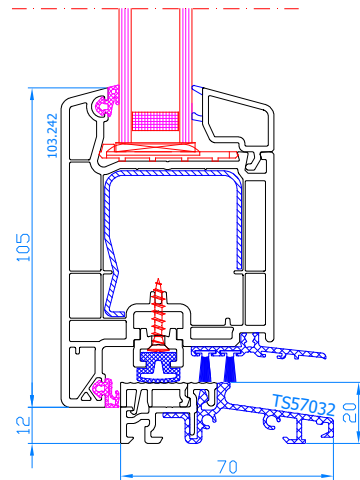

DPP-70
Service door opening outwards with a low alu threshold
low alu threshold: TS57032
frame: 101.208
Wide sash: 103.242