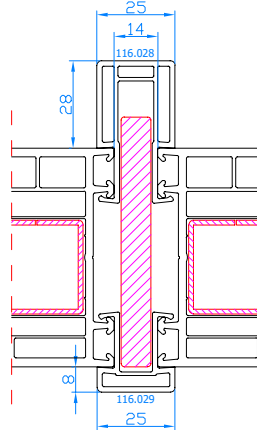

DPQ-82
Entrance door with side light (opening inwards only)
mullion: 102.310
reinforcing profile 114.019
sash: 105.380

DPQ-82
Entrance door with side light (opening outwards only) with 14mm connector (vertical)
connector: 116.029
frame: 101.209

2x Extension 100mm
CODE: 114.203
for HST DPP-70

2x Extension 100mm
CODE: 114.043
for HST DPQ-82

CONNECTORS DPP-70

116.217

116.030/217

116.201

116.053/217

116.210/211