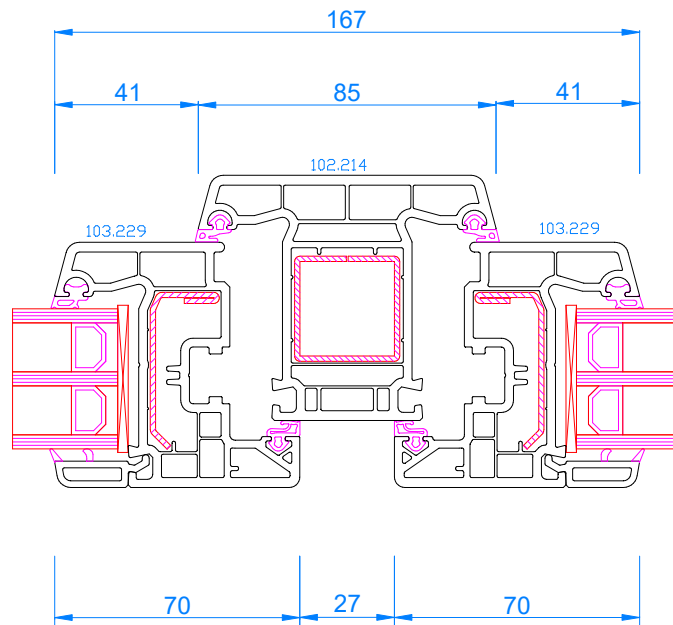

DPP-70 WS
fixed mullion
fixed post: 102.214
sash: 103.229