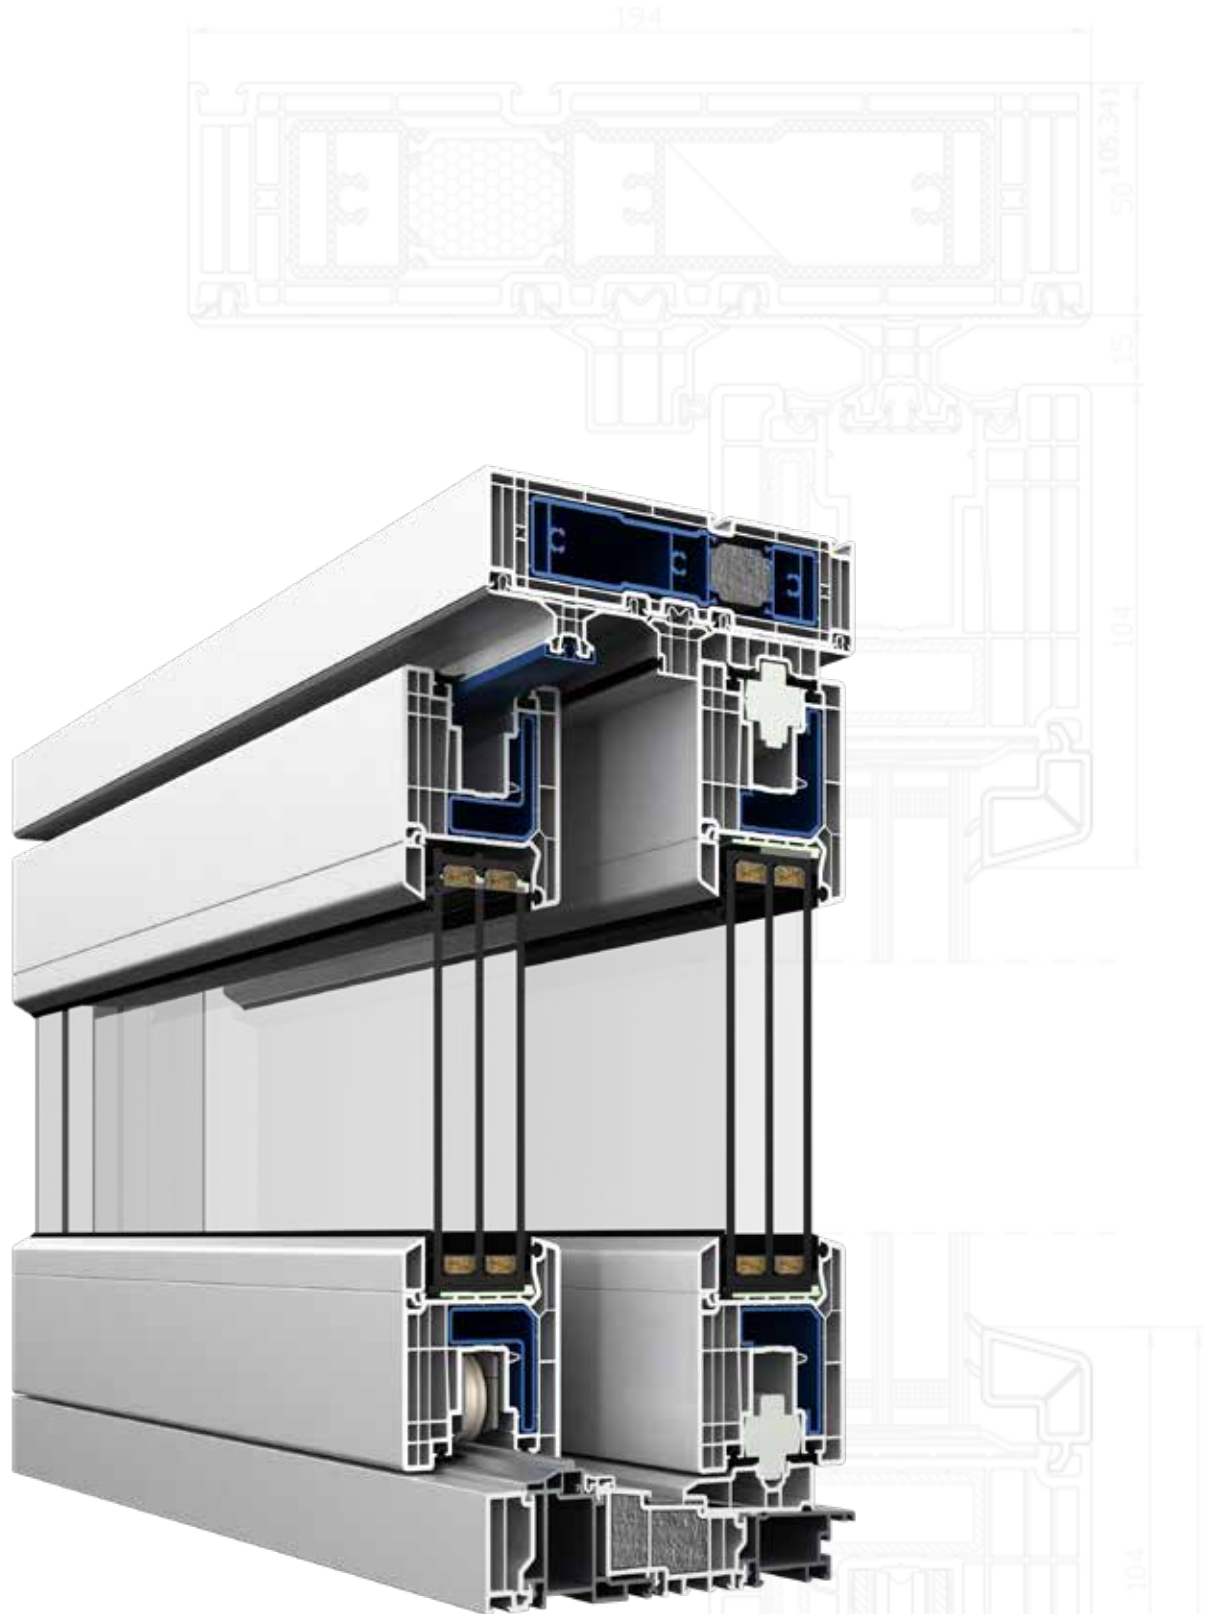

DPQ-82 HST (LIFT-SLIDING DOORS)