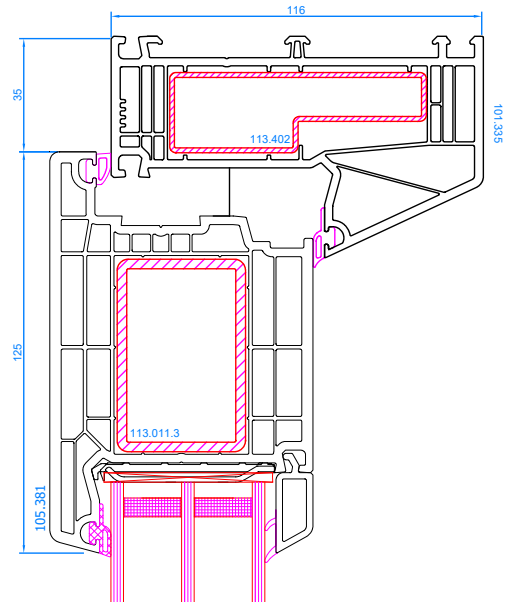

DPQ-82NL 335
Entrance door with low alu threshold opening inwards
low alu threshold: TS511612
frame: 101.335
sash: 105.380

DPQ-82NL 335
Entrance door with low alu threshold opening outwards
low alu threshold: TS511612
frame: 101.335
sash: 105.381