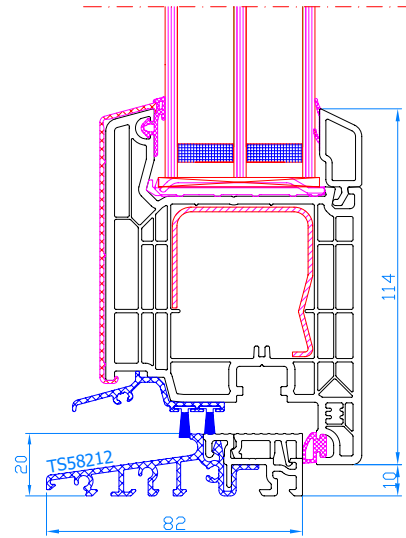

DPQ-82 AL
Wide sash
frame: 101.290
sash: 103.345

DPQ-82 AL
Balcony doors with low alu threshold
low alu threshold: TS58212
Wide sash: 103.345