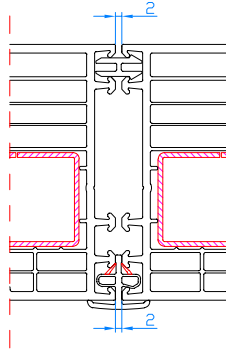

DPQ-82
Entrance door with side light (opening inwards only)
mullion: 102.310
reinforcing profile 114.019
sash: 105.380

DPQ-82
Entrance door with side light (opening outwards only) with 14mm connector (vertical)
connector: 116.029
frame: 101.209

116.052

116.229

116.216.2 (from 90 to 180 degrees)

CONNECTORS DPQ-82

116.217

116.030/217

116.219

116.053/217