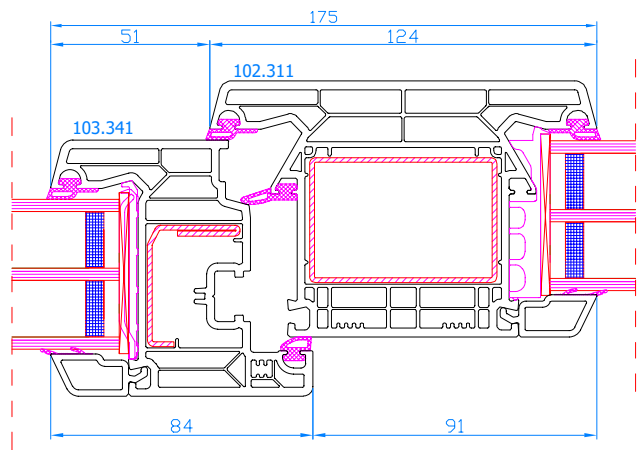

DPQ-82
Fixed mullion
mullion: 102.311
sash: 103.341