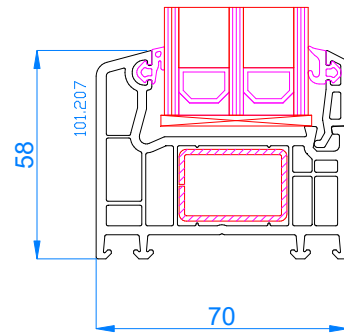

DPP-70 SlimLine
Fixed glazing in the frame
Frame: 101.207