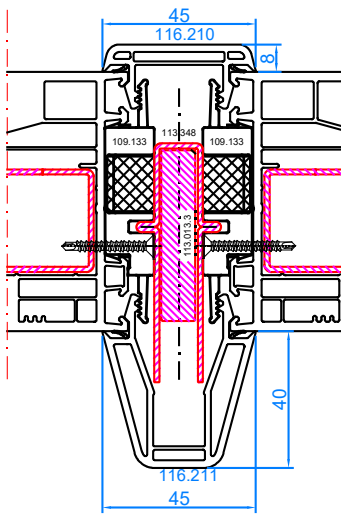

116.210

116.210+116.211