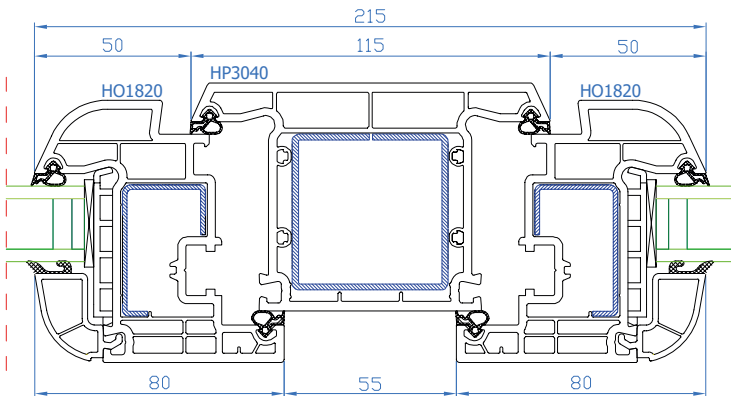

DPB-73+
Fixed mullion
mullion: HP3040
sash: HO1820