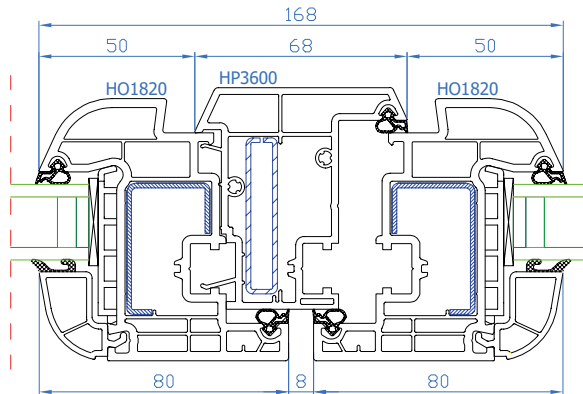

116.229

116.052

116.216

DPB-73+

DPB-73+
Single fixed frame
frame: HO1220

DPB-73+
Standard sash
frame: HO1220
sash: HO1820

DPB-73+
Wide sash
frame: HO1220
Wide sash: HP1830

DPB-73+
Movable mullion
mullion: HP3600
sash: HO1820