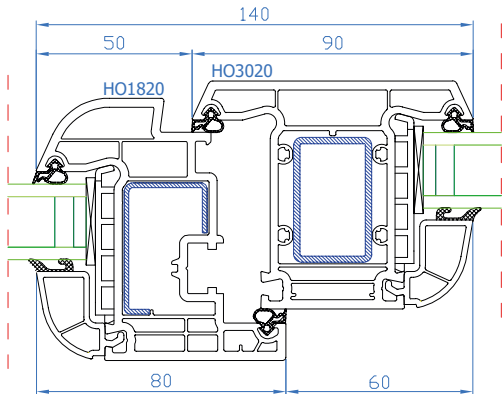

DPB-73+
Fixed mullion
mullion: HO3020
sash: HO1820