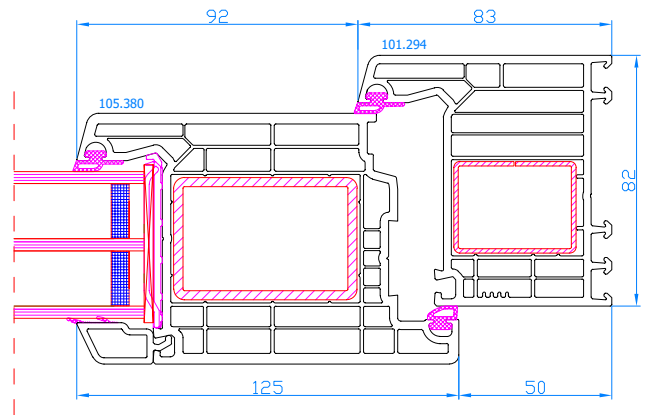

DPQ-82
Entrance door with falling threshold (without low alu threshold) opening inwards
frame: 101.294
sash: 105.380