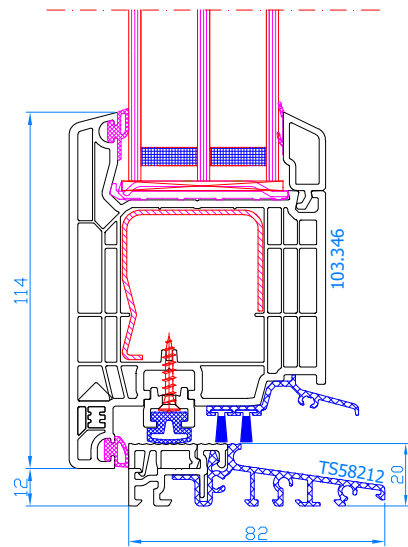

DPQ-82
Service door with low alu threshold opening outwards
low alu threshold: TS58212
frame: 101.290
Wide sash: 103.346