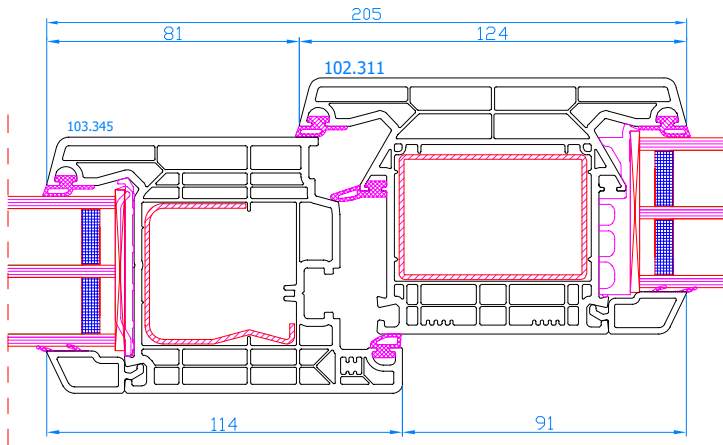

DPQ-82
Fixed mullion
mullion: 102.311
Wide sash: 103.345