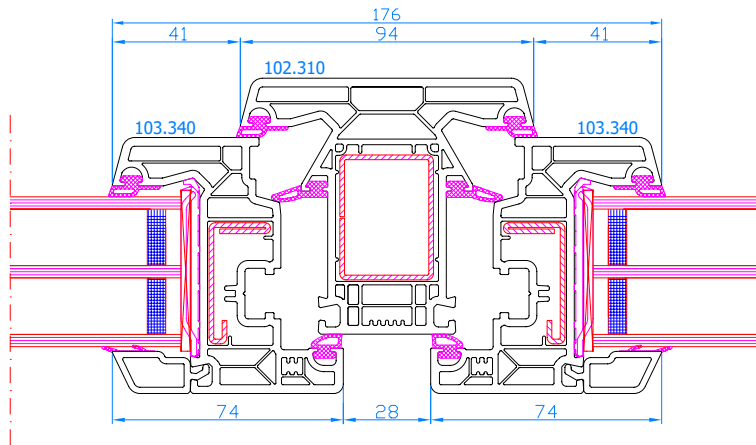

DPQ-82
Fixed mullion
mullion: 102.310
Restricted opening: 103.340