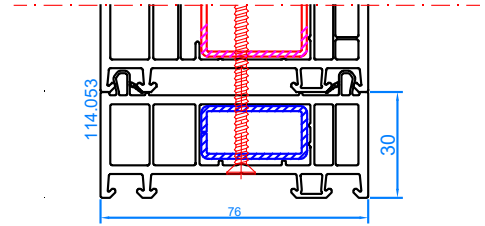

Extension 100mm
CODE: 114.203
for DPP-70

Extension 30mm
CODE: 114.053
for DPQ-76