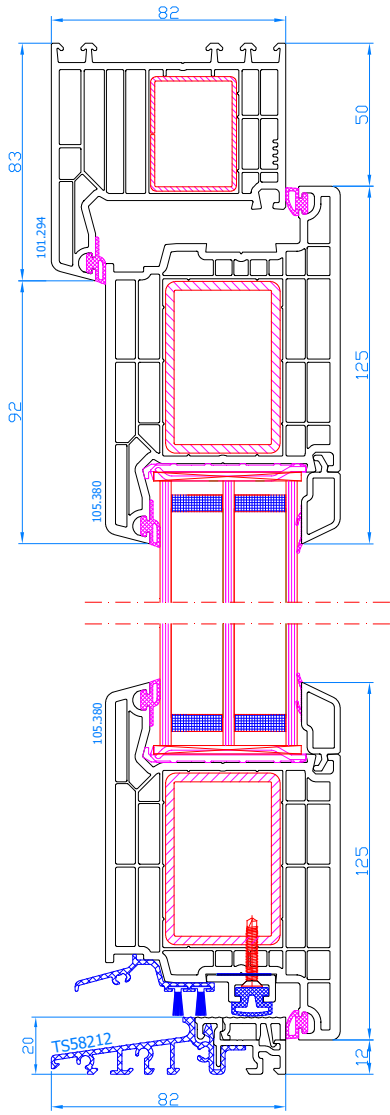

DPQ-82
Tilt-sliding <2,2 m²
frame: 101.290
sash: 103.341