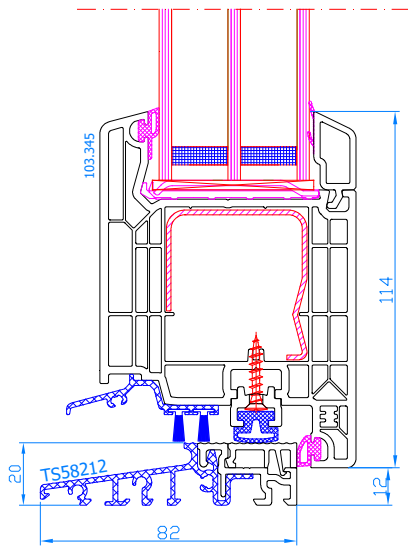

DPQ-82
Entrance doors opening outwards (horizontal cross-section)
frame: 101.294
sash: 105.381

DPQ-82
2-sash entrance door opening inwards
movable mullion: 102.316
Wide sash: 105.380

DPQ-82
2 sash entrance door opening outwards
movable mullion: 102.316
Wide sash: 105.381

DPQ-82
Entrance door with side light (opening inwards only)
mullion: 102.310
reinforcing profile 114.019
sash: 105.380

DPQ-82
Entrance door with side light (opening outwards only) with 14mm connector (vertical)
connector: 116.029
frame: 101.209