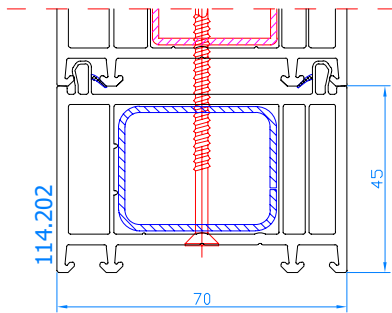

Extension 45mm
CODE: 114.202
for DPP-70