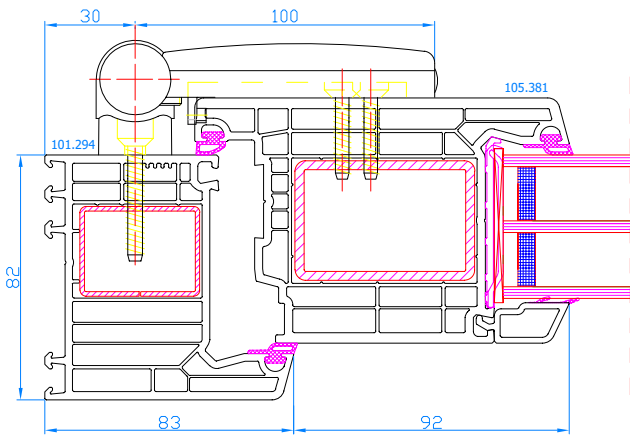

DPQ-82
Entrance door with a low alu threshold opening outwards
low alu threshold: TS58212
frame: 101.294
sash: 105.381