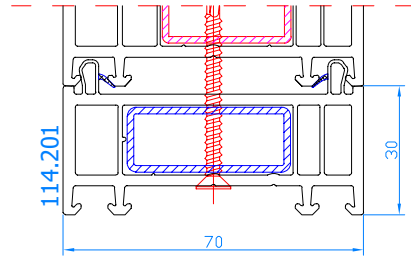

Extension 30mm
CODE: 114.201
for DPP-70