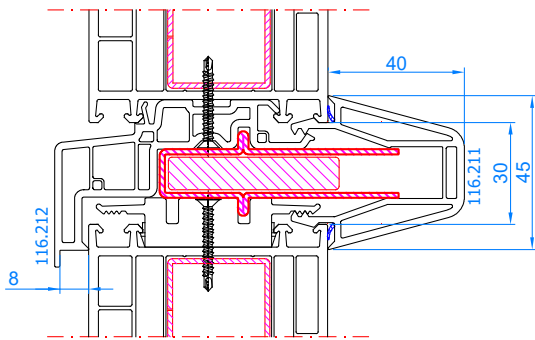

116.212/211