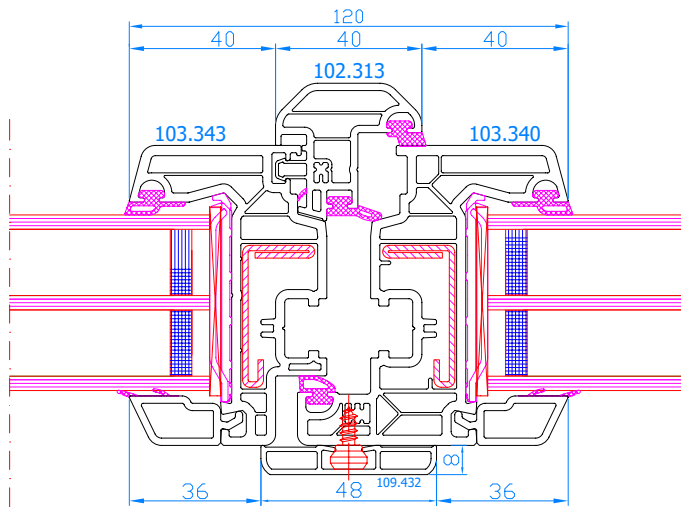

DPQ-82
Movable mullion - centered handle
mullion: 102.313
Restricted opening: 103.343/103.340