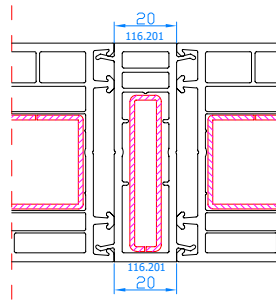

2x Extension 100mm
CODE: 114.203
for HST DPP-70

2x Extension 100mm
CODE: 114.043
for HST DPQ-82

CONNECTORS DPP-70

116.217

116.030/217

116.201

116.053/217

116.210/211