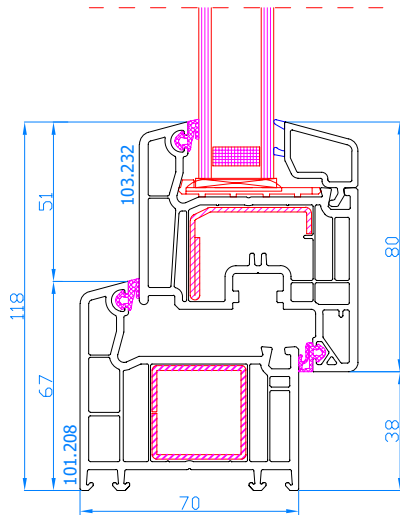

DPP-70
Standard sash
frame: 101.208
sash: 103.232