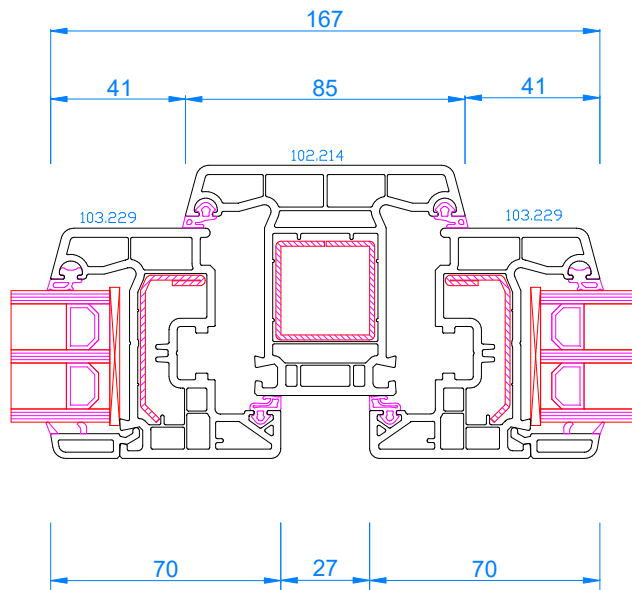

DPP-70 SlimLine
fixed post: 102.214
sash: 103.229