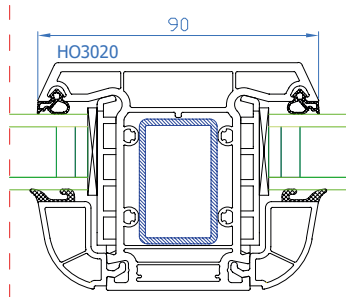

DPB-73+
Movable mullion
mullion: HP3600
Wide sash: HP1830