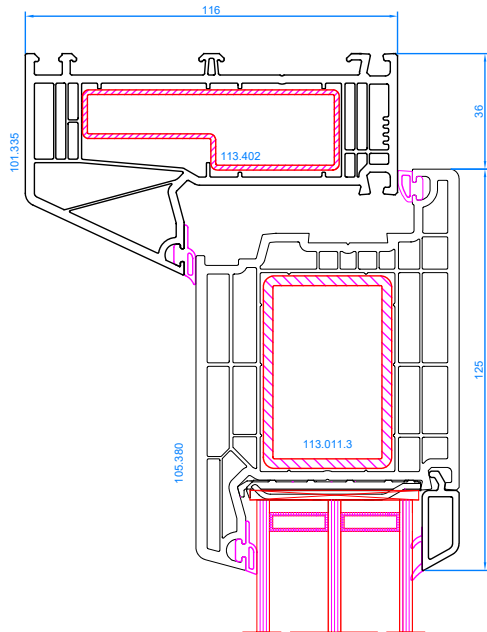

DPQ-82NL 335
Entrance door with low alu threshold opening inwards
low alu threshold: TS511612
frame: 101.335
sash: 105.380

DPQ-82NL 335
Entrance door with low alu threshold opening outwards
low alu threshold: TS511612
frame: 101.335
sash: 105.381