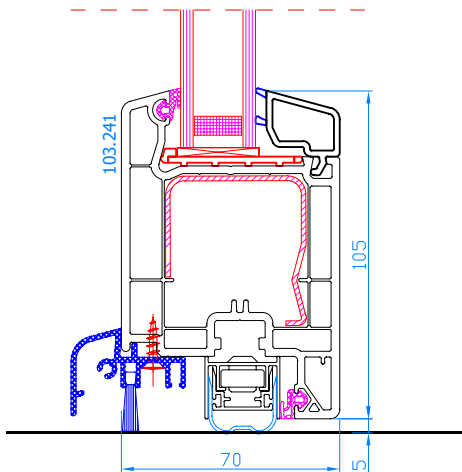

DPP-70
Service door with a falling threshold (without alu low threshold) opening inwards
frame: 101.208
Wide sash: 103.241