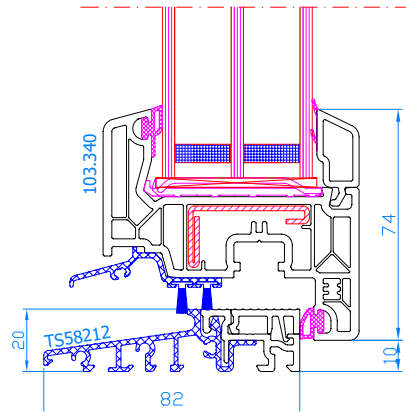

DPQ-82
Balcony door with low alu threshold
low alu threshold: TS58212
Restricted opening: 103.340