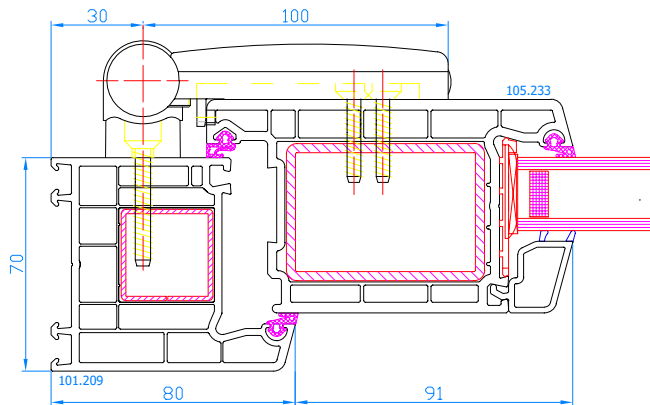

DPP-70
Entrance door with low alu threshold opening outwards
low alu threshold: TS57032
frame: 101.209
sash: 105.233