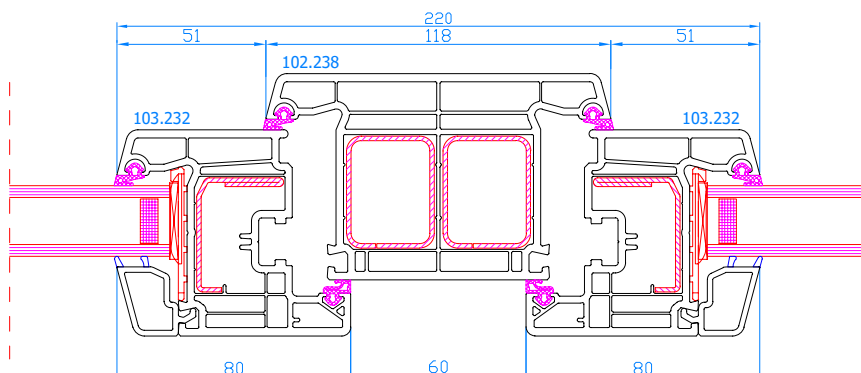

DPP-70
Fixed mullion
mullion: 102.218
sash: 103.232

DPP-70
Fixed mullion
mullion: 102.218
Wide sash: 103.241

DPP-70
Fixed mullion
mullion: 102.238

DPP-70
Fixed mullion
mullion: 102.238
sash: 103.232

DPP-70
Fixed mullion
mullion: 102.238
Wide sash: 103.241