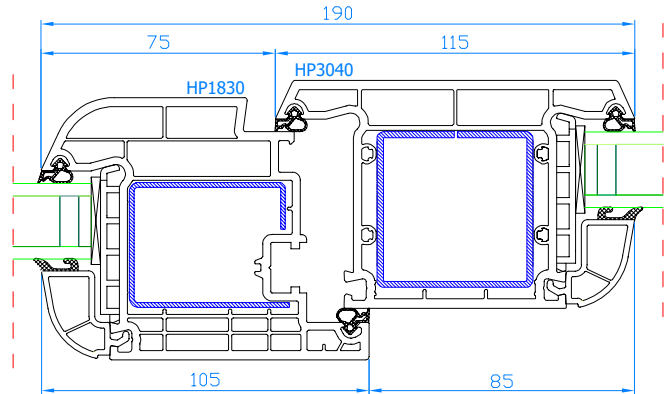

DPB-73+
Fixed mullion
mullion: HP3040
sash: HP1830