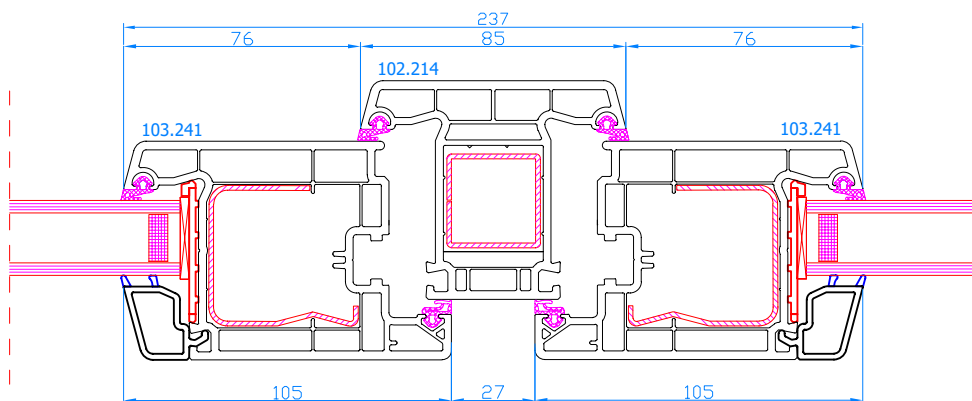

DPP-70
Fixed mullion
mullion: 102.214
Wide sash: 103.241