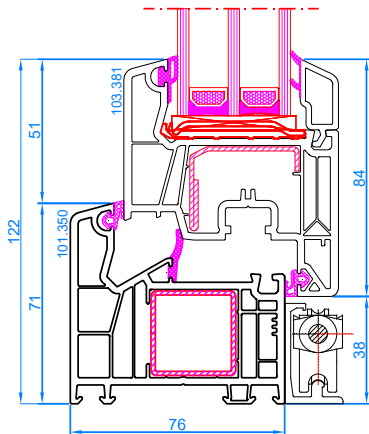

DPQ-76 + double handle and lock
Movable mullion
mullion: 102.356
Wide sash: 103.385