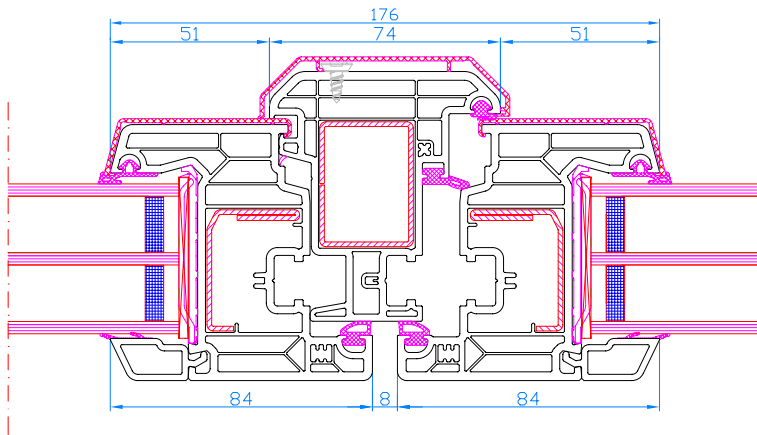

DPQ-82 AL
Movable mullion
mullion: 102.316
sash: 103.341