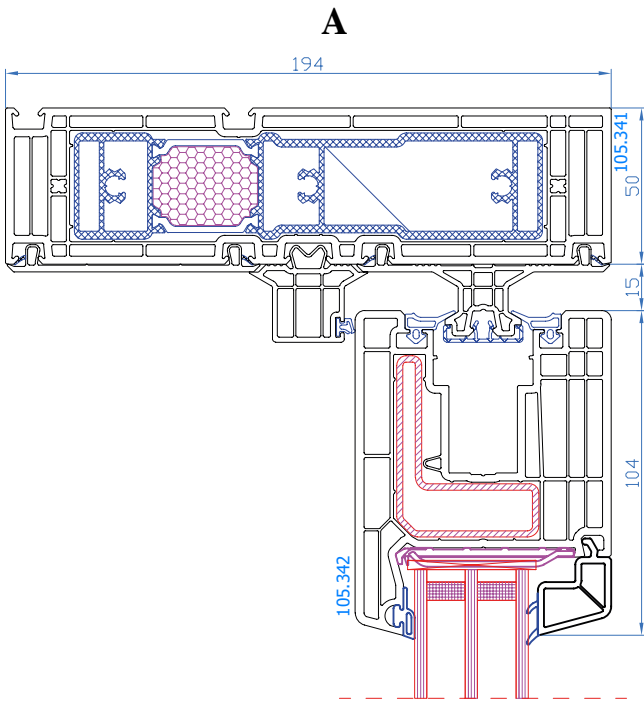

DPQ-82 HST
threshold: 104.440
frame: 105.341
sash: 105.342