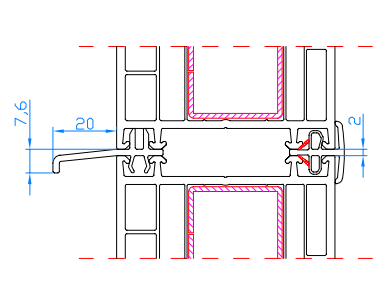

2x Extension 100mm
CODE: 114.203
for HST DPP-70

2x Extension 100mm
CODE: 114.043
for HST DPQ-82

CONNECTORS DPP-70

116.217

116.030/217

116.201

116.053/217

116.210/211