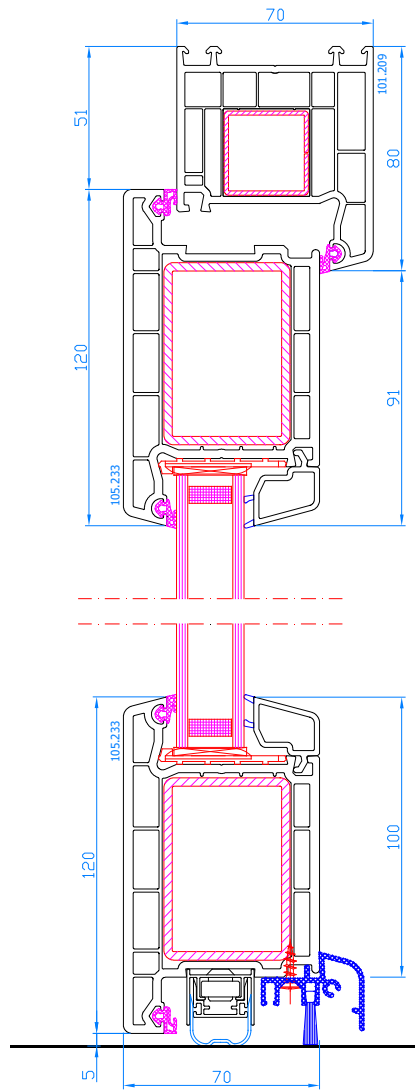

DPP-70
Entrance door with a falling threshold (without low alu threshold) opening outwards
frame: 101.209
sash: 105.233