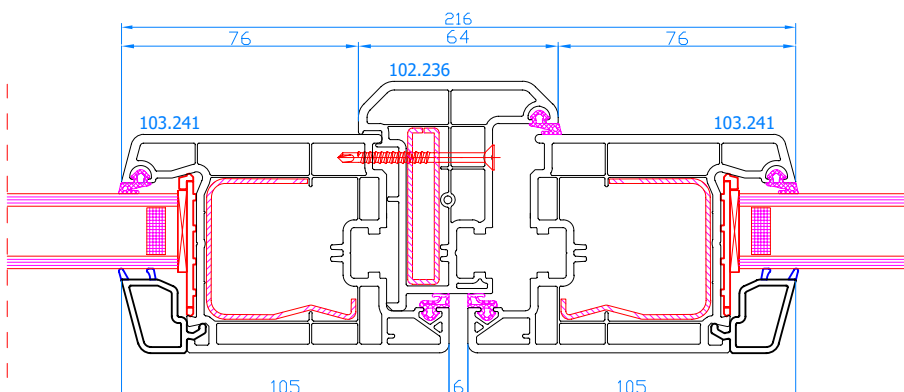

DPP-70

DPP-70
Single fixed frame
frame: 101.208

DPP-70
Standard sash
frame: 101.208
sash: 103.232

DPP-70
Wide sash
frame: 101.208
sash: 103.241

DPP-70
Movable mullion
mullion: 102.236
sash: 103.232

DPP-70
Movable mullion
- centered handle
mullion: 109.654
sash: 103.293 / 103.232