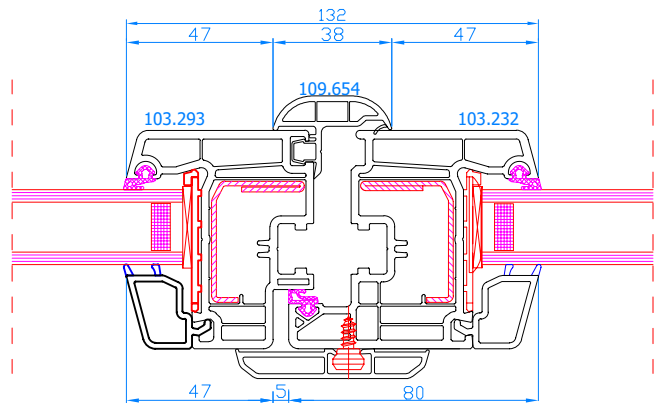

DPP-70

DPP-70
Single fixed frame
frame: 101.208

DPP-70
Standard sash
frame: 101.208
sash: 103.232

DPP-70
Wide sash
frame: 101.208
sash: 103.241

DPP-70
Movable mullion
mullion: 102.236
sash: 103.232

DPP-70
Movable mullion
- centered handle
mullion: 109.654
sash: 103.293 / 103.232