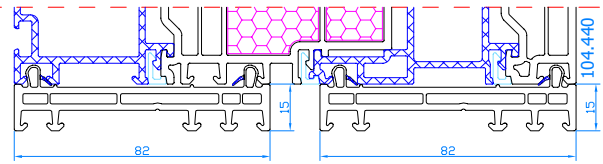

2x Extension 15mm
CODE: 114.040
for HST DPQ-82

2x Extension 30mm
CODE: 114.201
for HST DPP-70

2x Extension 30mm
CODE: 114.041
for HST DPQ-82

2x Extension 45mm
CODE: 114.202
for HST DPP-70

2x Extension 45mm
CODE: 114.042
for HST DPQ-82