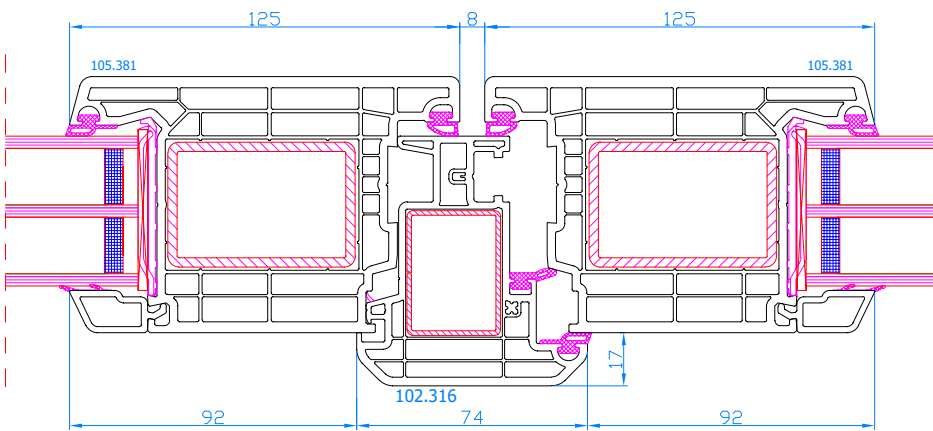

DPQ-82
2 sash entrance door opening outwards
movable mullion: 102.316
Wide sash: 105.381