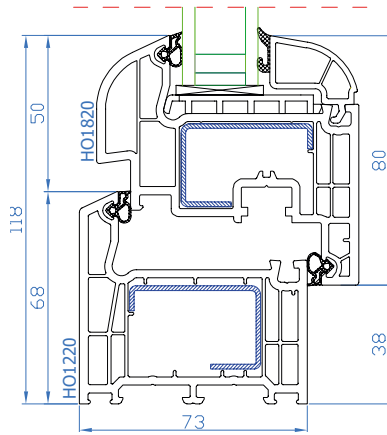

116.229

116.052

116.216

DPB-73+

DPB-73+
Single fixed frame
frame: HO1220

DPB-73+
Standard sash
frame: HO1220
sash: HO1820

DPB-73+
Wide sash
frame: HO1220
Wide sash: HP1830

DPB-73+
Movable mullion
mullion: HP3600
sash: HO1820