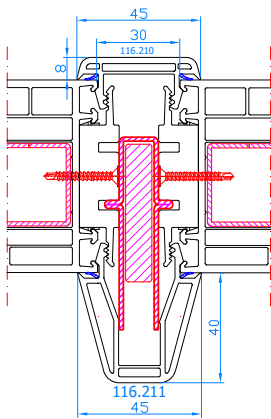

2x Extension 100mm
CODE: 114.203
for HST DPP-70

2x Extension 100mm
CODE: 114.043
for HST DPQ-82

CONNECTORS DPP-70

116.217

116.030/217

116.201

116.053/217

116.210/211