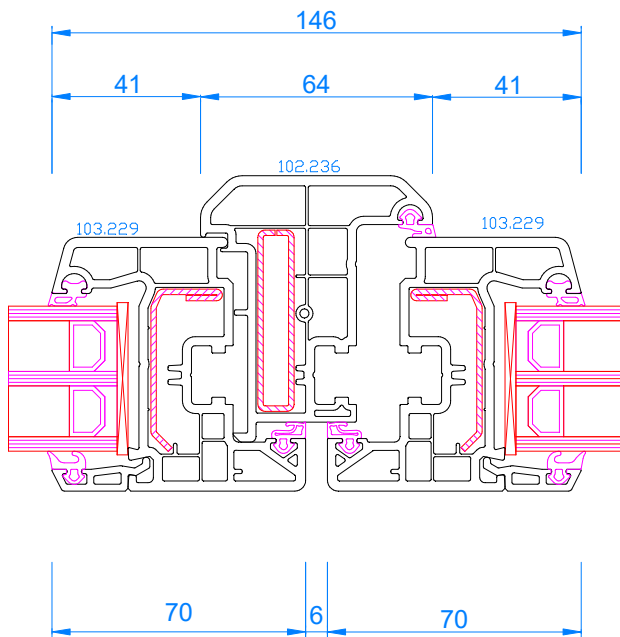

DPP-70 WS
Narrow sash
Frame: 101.208
sash: 103.229

DPP-70 WS
Movable mullion - central handle
Movable mullion: 109.654
sash: 103.368/103.229

DPP-70 WS
fixed mullion
fixed post: 102.214
sash: 103.229

DPP-70 WS
ALU threshold
ALU threshold: TS57032
sash: 103.229