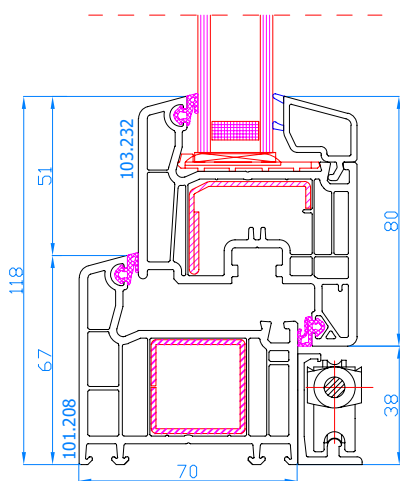

DPP-70 + double handle and lock
Movable mullion
mullion: 102.236
sash: 103.232