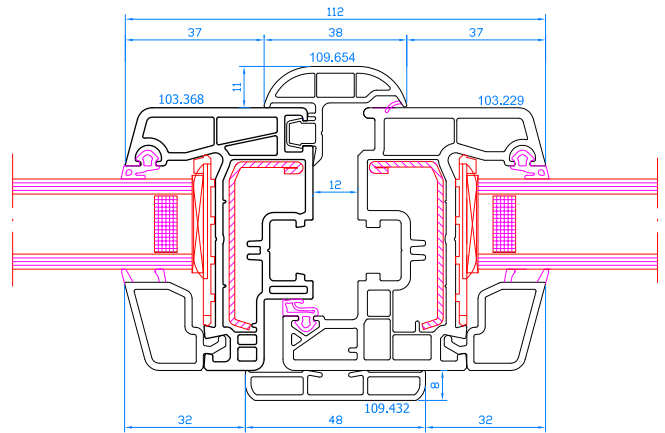

DPP-70 WS
Movable mullion - central handle
Movable mullion: 109.654
sash: 103.368/103.229