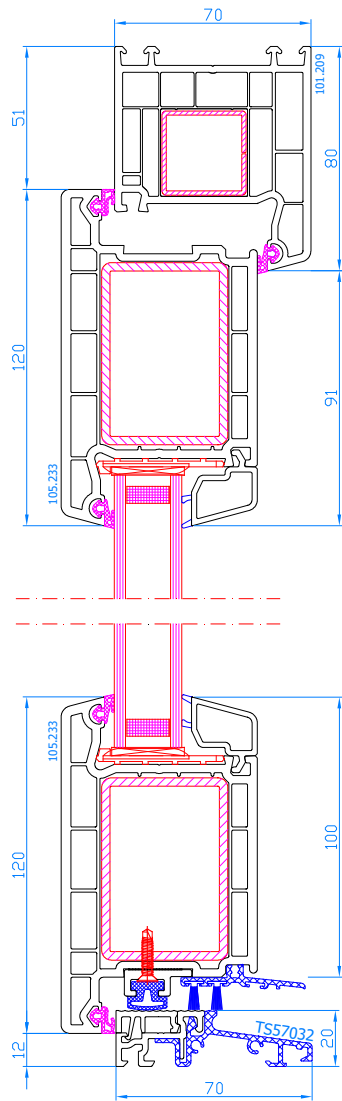

DPP-70
Balcony door with low alu threshold opening outwards
low alu threshold: TS57032
Wide sash: 103.242

DPP-70 + double handle and lock
Movable mullion
mullion: 102.236
sash: 103.232

DPP-70
Tilt-sliding <2,2 m²
frame: 101.208
sash: 103.232

DPP-70
Tilt-sliding >2,2 m²
frame: 101.208
sash: 103.241

DPP-70
Entrance door opening inwards with a low alu threshold
low alu threshold: TS57032
frame: 101.209
sash: 105.232

DPP-70
Entrance door opening inwards with a falling threshold (without a low alu threshold)
frame: 101.209
sash: 105.232

DPP-70
Entrance door opening inwards (horizontal cross-section)
frame: 101.209
sash: 105.232

DPP-70
Entrance door with low alu threshold opening outwards
low alu threshold: TS57032
frame: 101.209
sash: 105.233

DPP-70
2 sash entrance door opening inwards
movable mullion: 102.236
sash: 105.232

DPP-70
2-sash entrance door opening outwards
movable mullion: 102.236
sash: 105.233

DPP-70
Entrance door with side light (inwards opening only)
Fixed mullion: 102.238
sash: 105.232