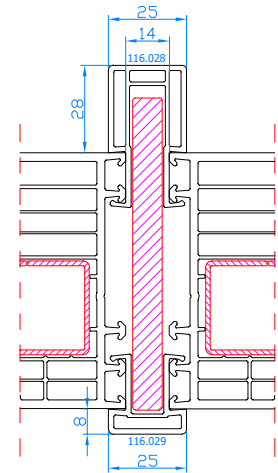

116.028/029