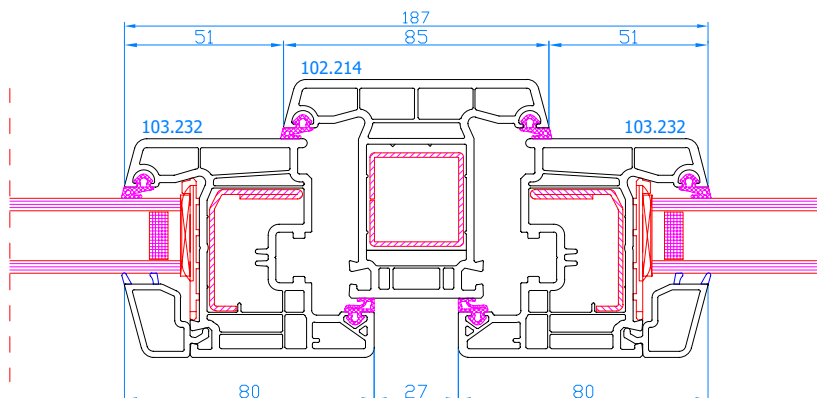

DPP-70
Movable mullion
mullion: 102.236
Wide sash: 103.241

DPP-70
Fixed mullion
mullion: 102.214

DPP-70
Fixed mullion
mullion: 102.214
sash: 103.232

DPP-70
Fixed mullion
mullion: 102.214
Wide sash: 103.241