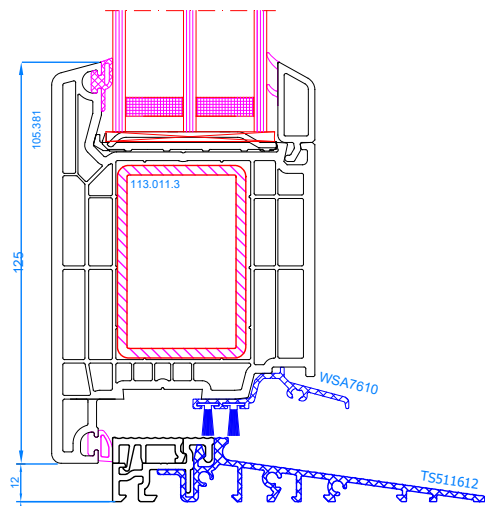

DPQ-82NL 335
Entrance door with low alu threshold opening inwards
low alu threshold: TS511612
frame: 101.335
sash: 105.380

DPQ-82NL 335
Entrance door with low alu threshold opening outwards
low alu threshold: TS511612
frame: 101.335
sash: 105.381