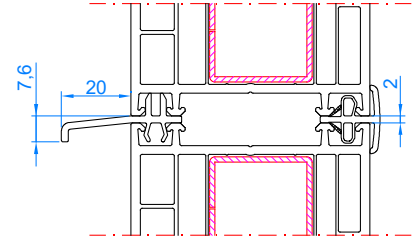

116.053/217