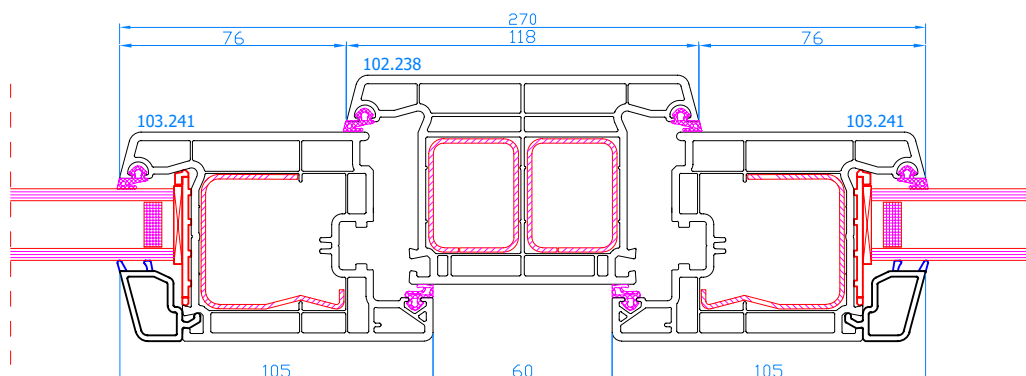

DPP-70
Fixed mullion
mullion: 102.238
Wide sash: 103.241