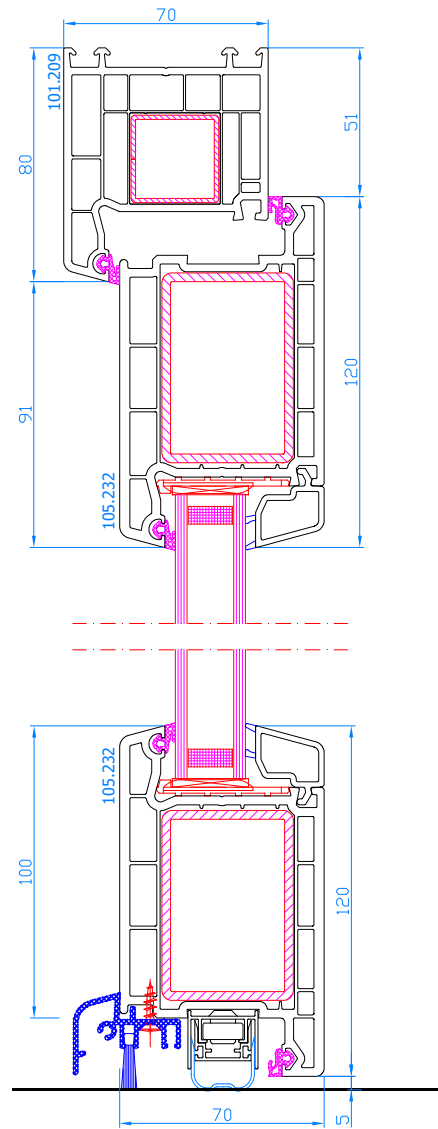

DPP-70
Tilt-sliding >2,2 m²
frame: 101.208
sash: 103.241