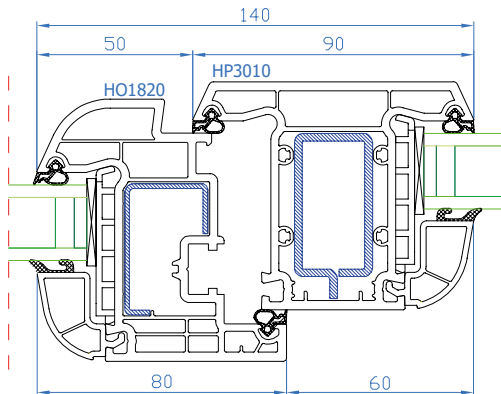

DPB-73+
Fixed mullion
mullion: HP3010
sash: HO1820