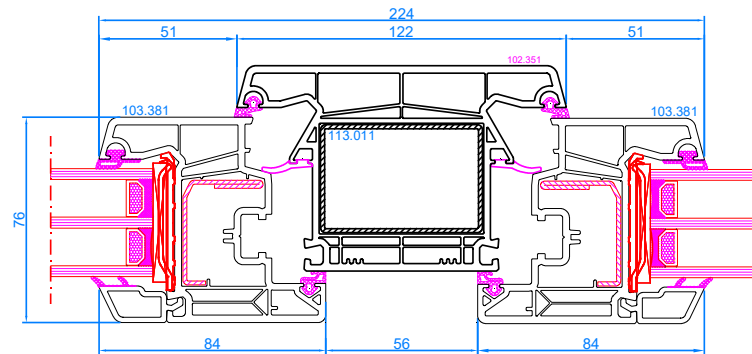

DPQ-76
Fixed mullion
mullion: 102.351
sash: 103.381

DPQ-76
Fixed mullion
mullion: 102.351
sash: 103.381