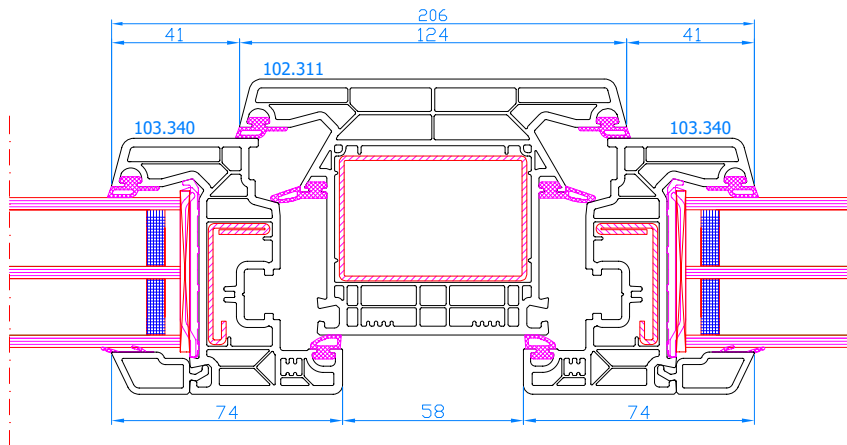

DPQ-82
Fixed mullion
mullion: 102.311
Restricted opening: 103.340