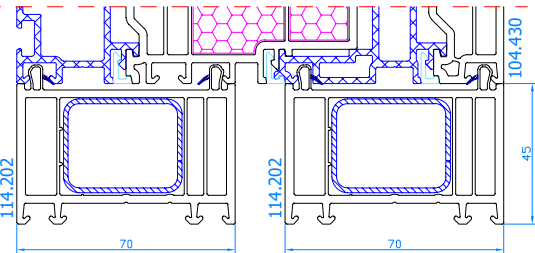

2x Extension 45mm
CODE: 114.202
for HST DPP-70