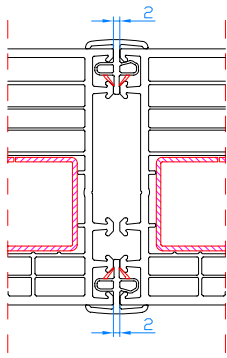

DPQ-82
Entrance door with side light (opening inwards only)
mullion: 102.310
reinforcing profile 114.019
sash: 105.380

DPQ-82
Entrance door with side light (opening outwards only) with 14mm connector (vertical)
connector: 116.029
frame: 101.209

116.052

116.229

116.216.2 (from 90 to 180 degrees)

CONNECTORS DPQ-82

116.217

116.030/217

116.219

116.053/217