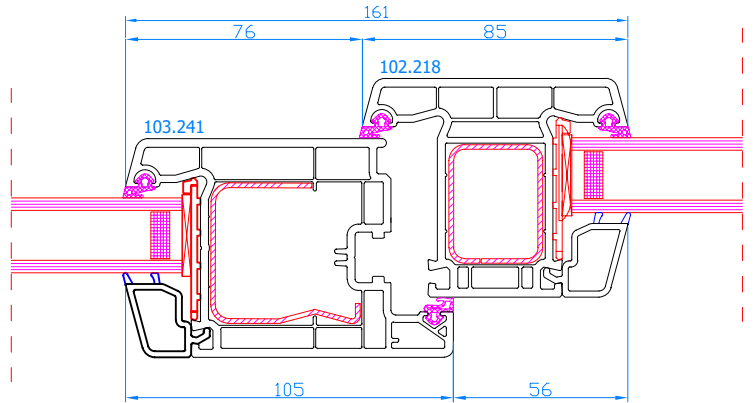

DPP-70
Fixed mullion
mullion: 102.214
sash: 103.232

DPP-70
Fixed mullion
mullion: 102.214
Wide sash: 103.241

DPP-70
Fixed mullion
mullion: 102.218

DPP-70
Fixed mullion
mullion: 102.218
sash: 103.232

DPP-70
Fixed mullion
mullion: 102.218
Wide sash: 103.241