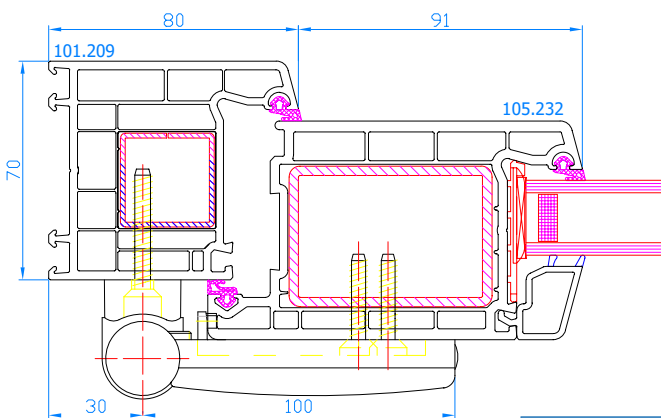

DPP-70
Entrance door opening inwards with a low alu threshold
low alu threshold: TS57032
frame: 101.209
sash: 105.232