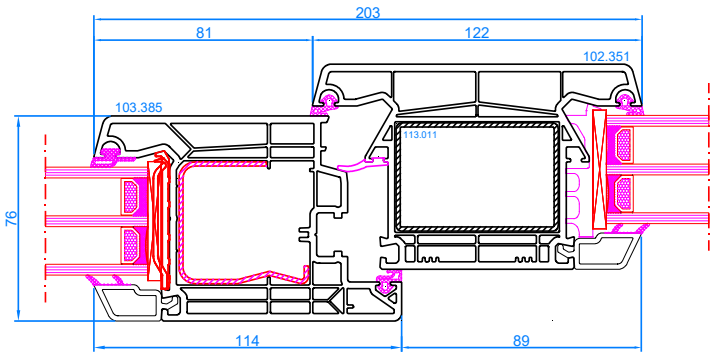

DPQ-76
Fixed mullion
mullion: 102.351
Wide sash: 103.385