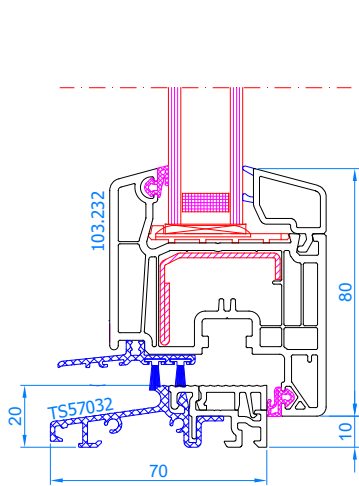

DPP-70 + double handle and lock
Movable mullion
mullion: 102.236
sash: 103.232