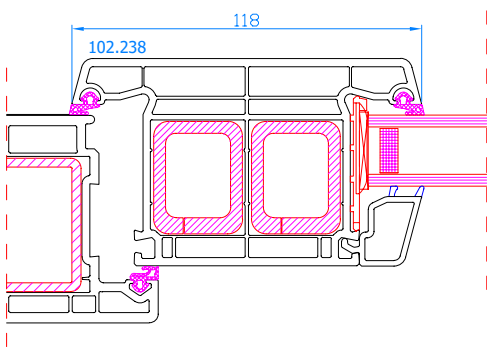

DPP-70
Entrance door with side light (inwards opening only)
Fixed mullion: 102.238
sash: 105.232