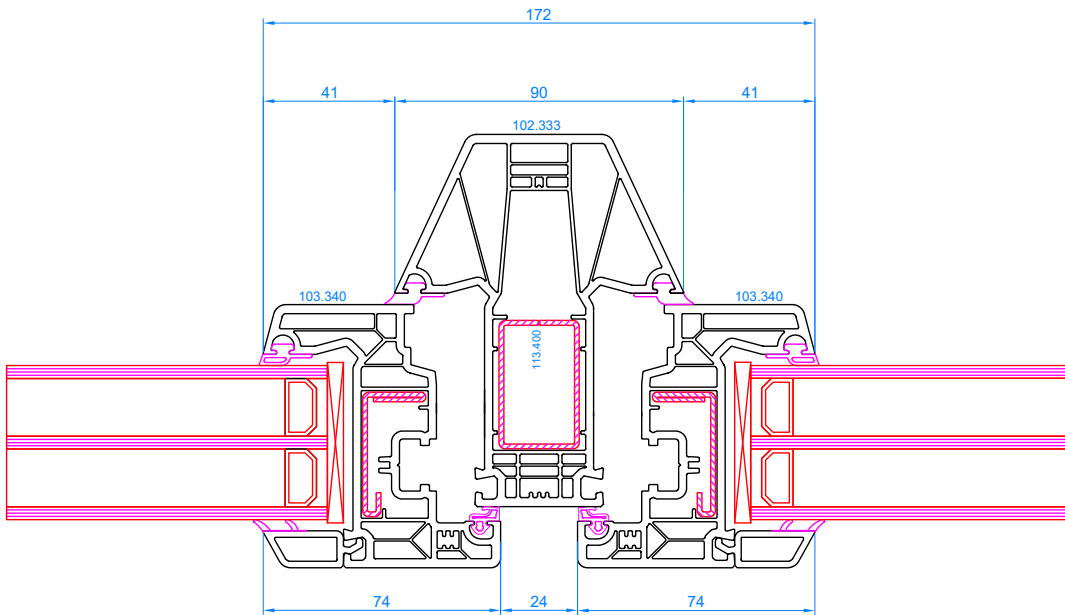

DPQ-82NL 335
opening towards the interior
frame: 101.335
sash: 103.341

DPQ-82NL 335
Restricted opening
frame: 101.335
sash: 103.340

DPQ-82NL
Fixed mullion: 102.333
restricted opening: 103.340