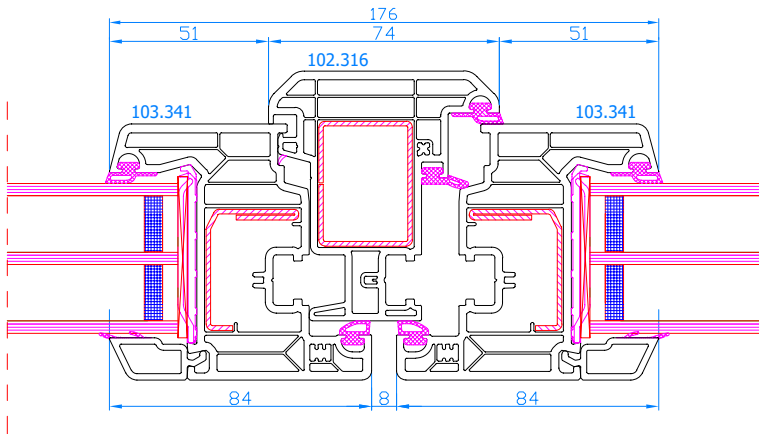

DPQ-82
Movable mullion
mullion: 102.316
sash: 103.341