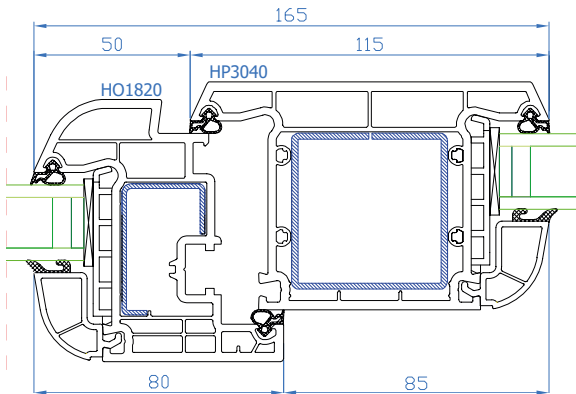

DPB-73+
Fixed mullion
mullion: HP3040
sash: HO1820