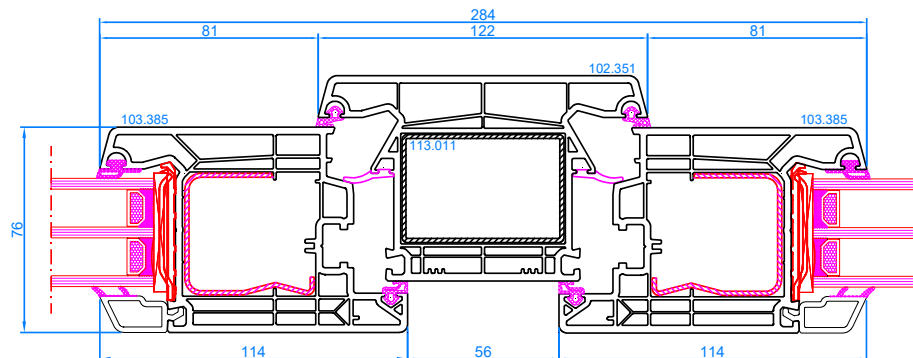

DPQ-76
Fixed mullion
mullion: 102.351

DPQ-76
Fixed mullion
mullion: 102.351
sash: 103.381