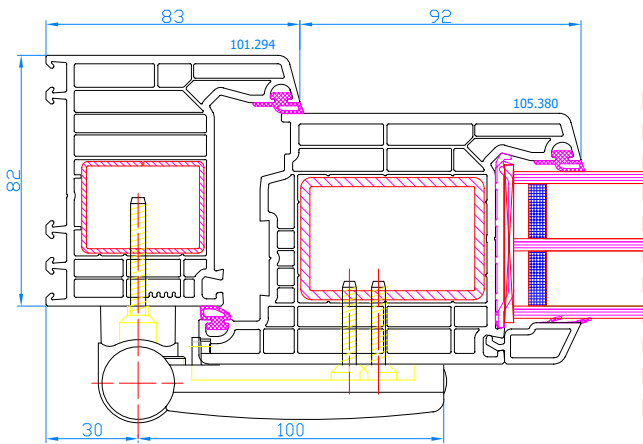

DPQ-82
Entrance door with low alu threshold opening inwards
low alu threshold: TS58212
frame: 101.294
sash: 105.380