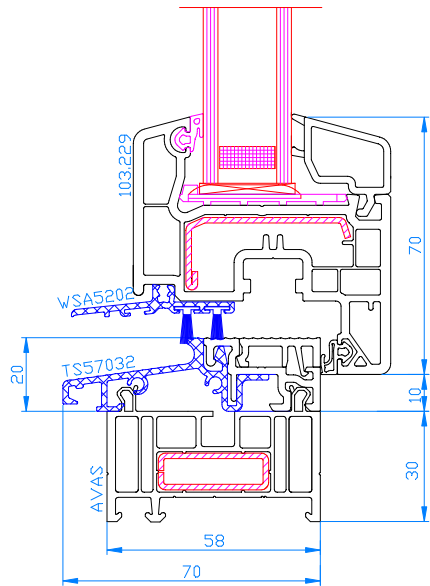

DPP-70 WS
ALU threshold
ALU threshold: TS57032
sash: 103.229