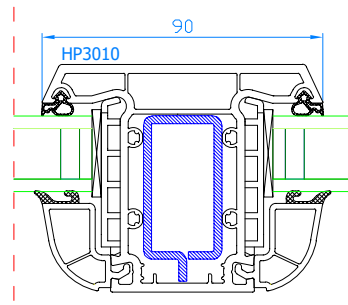

DPB-73+
Fixed mullion
mullion: HP3010