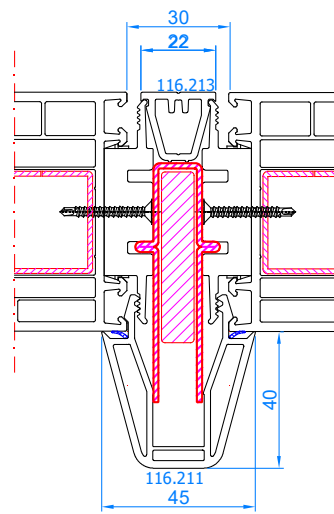

DPQ-82
Entrance door with side light (opening inwards only)
mullion: 102.310
reinforcing profile 114.019
sash: 105.380

DPQ-82
Entrance door with side light (opening outwards only) with 14mm connector (vertical)
connector: 116.029
frame: 101.209

116.053/217

116.210

116.213/210

116.230

116.210+116.211

116.213/211

116.212/210

116.212/211