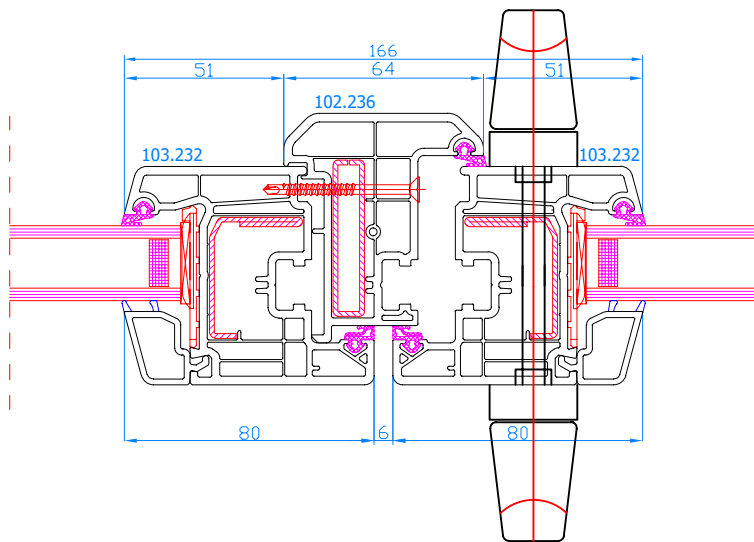

DPP-70
Balcony door with low alu threshold
low alu threshold: TS57032
sash: 103.232

DPP-70
Balcony door with low alu threshold
low alu threshold: TS57032
Wide sash: 103.241

DPP-70 + double handle and lock
Movable mullion
mullion: 102.236
sash: 103.232