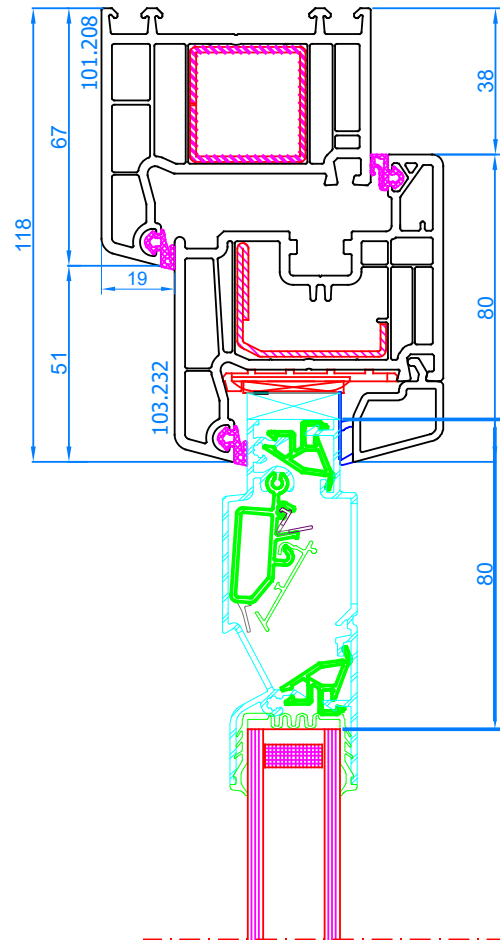

Ventilator TUNAL 80 FL ZR 24
on the glazing