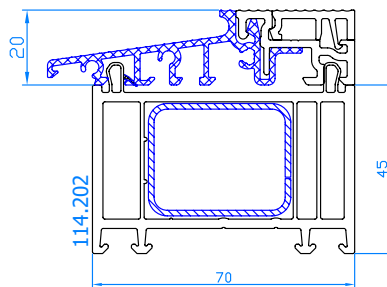

Extension 100mm
CODE: 114.055
for DPQ-76

Extension 15mm
CODE: 114.040
for DPQ-82

Extension 30mm
CODE: 114.041
for DPQ-82

Extension 45mm
CODE: 114.042
for DPQ-82

Extension 100mm
CODE: 114.043
for DPQ-82

Extension 30mm
CODE: 114.201
Extension for
low alu threshold (TS58212)