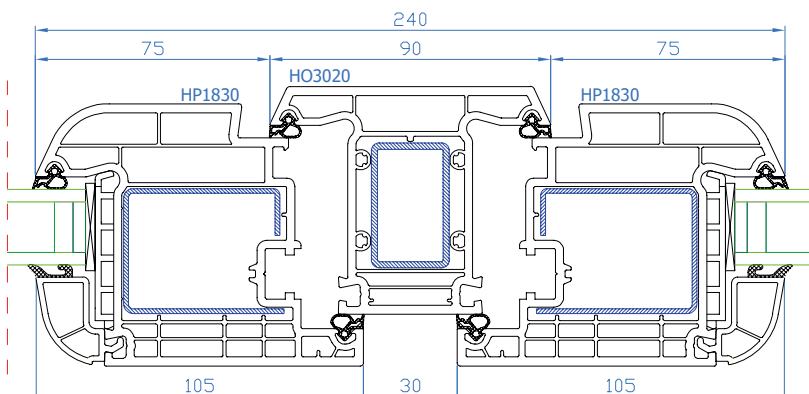

DPB-73+
Movable mullion
mullion: HP3600
Wide sash: HP1830

DPB-73+
Fixed mullion
mullion: HO3020

DPB-73+
Fixed mullion
mullion: HO3020
sash: HO1820

DPB-73+
Fixed mullion
mullion: HO3020
Wide sash: HP1830

DPB-73+
Fixed mullion
mullion: HO3020
sash: HO1820