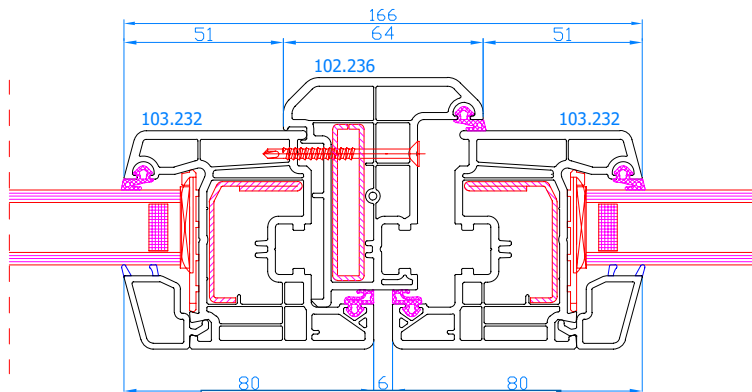

DPP-70

DPP-70
Single fixed frame
frame: 101.208

DPP-70
Standard sash
frame: 101.208
sash: 103.232

DPP-70
Wide sash
frame: 101.208
sash: 103.241

DPP-70
Movable mullion
mullion: 102.236
sash: 103.232

DPP-70
Movable mullion
- centered handle
mullion: 109.654
sash: 103.293 / 103.232