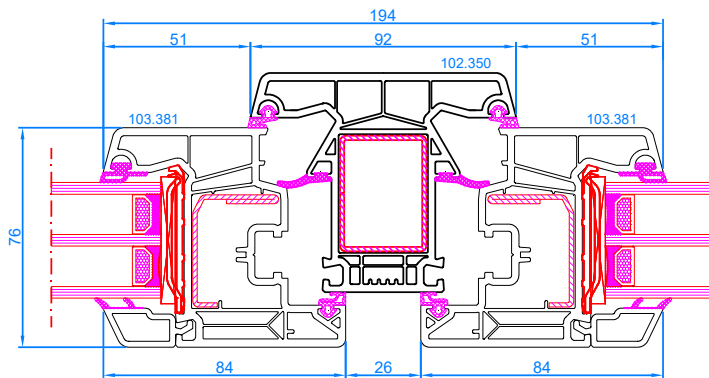

DPQ-76
Movable mullion
mullion: 102.356
sash: 103.381

DPQ-76
Movable mullion
mullion: 102.356
Wide sash: 103.385

DPQ-76
Fixed mullion
mullion: 102.350

DPQ-76
Fixed mullion
mullion: 102.350
sash: 103.381

DPQ-76
Fixed mullion
mullion: 102.350
Wide sash: 103.385

DPQ-76
Fixed mullion
mullion: 102.350
sash: 103.381

DPQ-76
Fixed mullion
mullion: 102.350
Wide sash: 103.385

DPQ-76
Wide sash opening outwards
frame: 101.350
sash: 103.386

DPQ-76
Fixed mullion
mullion: 102.351