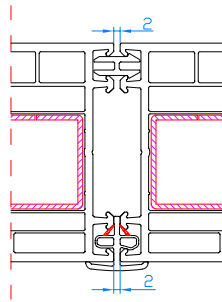

2x Extension 100mm
CODE: 114.203
for HST DPP-70

2x Extension 100mm
CODE: 114.043
for HST DPQ-82

CONNECTORS DPP-70

116.217

116.030/217

116.201

116.053/217

116.210/211