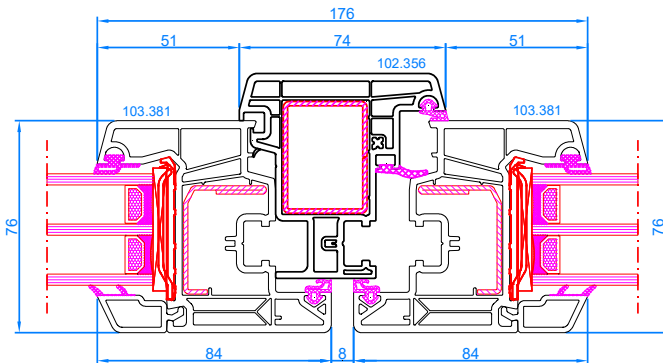

DPP-70 WS
Movable mullion
Movable mullion: 102.236
sash: 103.229

DPQ-76

DPQ-76
Single fixed frame
frame: 101.350

DPQ-76
Standard sash
frame: 101.350
sash: 103.381

DPQ-76
Wide sash
frame: 101.350
sash: 103.385