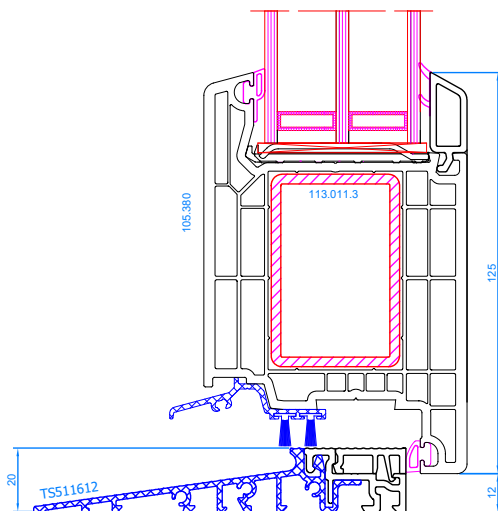

DPQ-82NL 335
Entrance door with low alu threshold opening inwards
low alu threshold: TS511612
frame: 101.335
sash: 105.380

DPQ-82NL 335
Entrance door with low alu threshold opening outwards
low alu threshold: TS511612
frame: 101.335
sash: 105.381