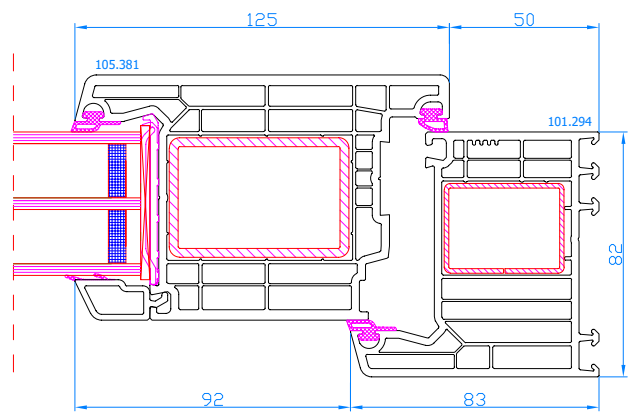

DPQ-82
Entrance door with a low alu threshold opening outwards
low alu threshold: TS58212
frame: 101.294
sash: 105.381