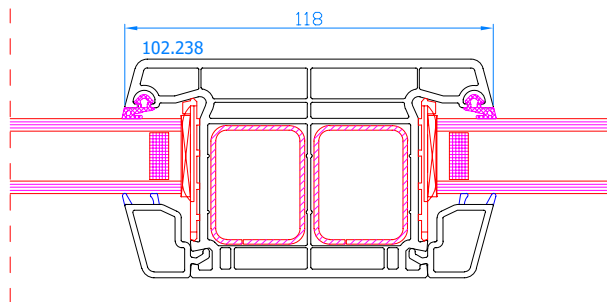

DPP-70
Fixed mullion
mullion: 102.238