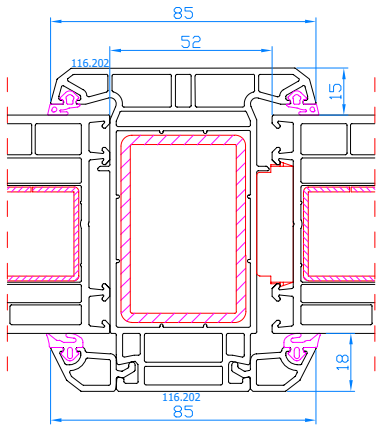

116.212/210

116.202