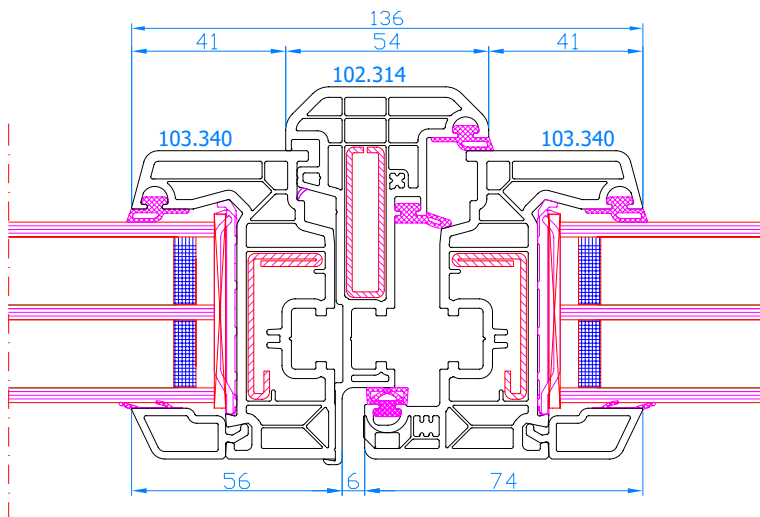

DPQ-82
Movable mullion
mullion: 102.314
Restricted opening: 103.340