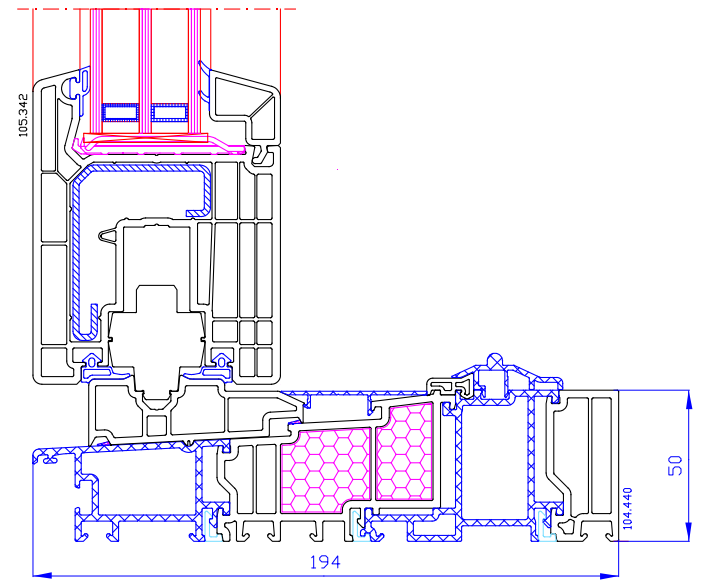

DPQ-82NL
Fixed mullion: 102.333
restricted opening: 103.340

DPQ-82NL 335
Fixed mullion: 102.333
sash: 103.341

DPP-70 HST (LIFT-SLIDING DOORS)

DPP-70 HST
threshold: 104.430
frame: 105.330
sash: 105.340

DPQ-82 HST (LIFT-SLIDING DOORS)