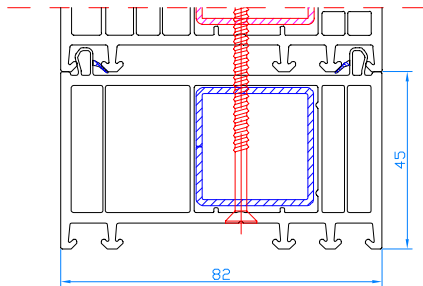

Extension 45mm
CODE: 114.042
for DPQ-82