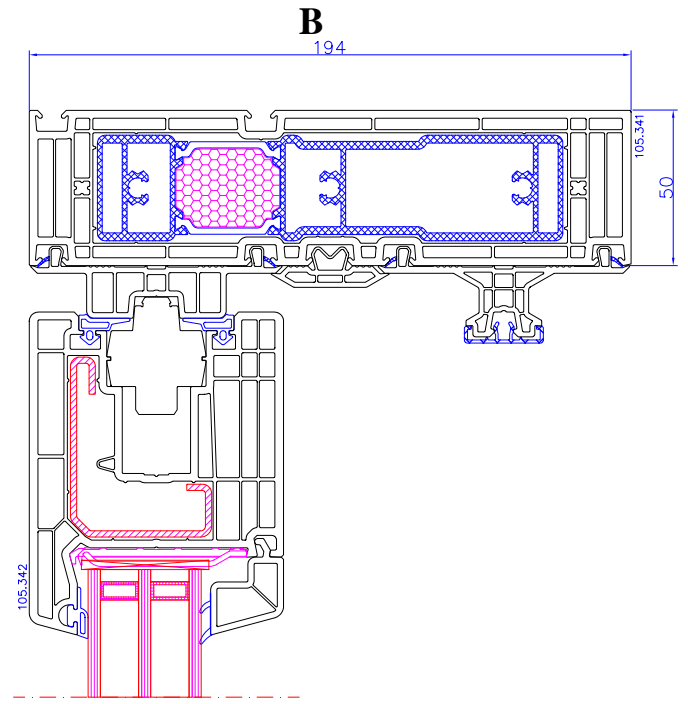

DPQ-82NL
Fixed mullion: 102.333
restricted opening: 103.340

DPQ-82NL 335
Fixed mullion: 102.333
sash: 103.341

DPP-70 HST (LIFT-SLIDING DOORS)

DPP-70 HST
threshold: 104.430
frame: 105.330
sash: 105.340

DPQ-82 HST (LIFT-SLIDING DOORS)