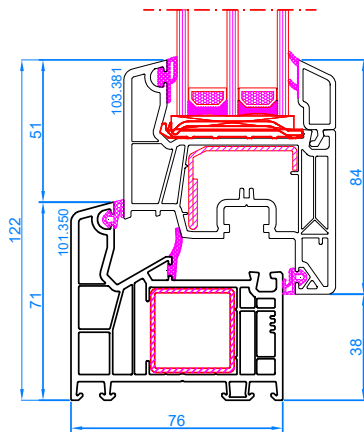

DPQ-76
Standard sash
frame: 101.350
sash: 103.381