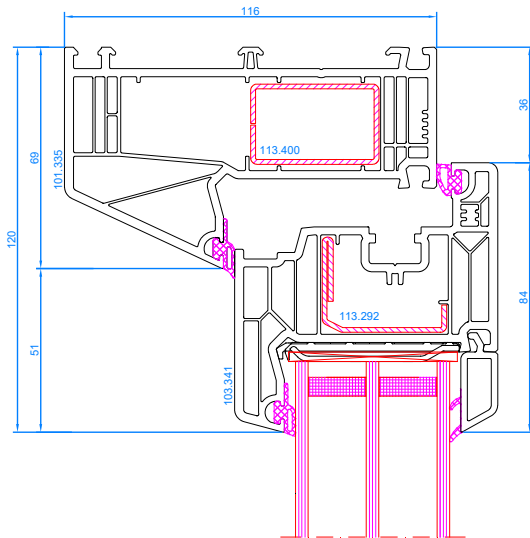

DPQ-82NL 332 R18
Entrance door with low alu threshold opening inwards
low alu threshold: TS511612
frame: 101.332
sash: 105.380