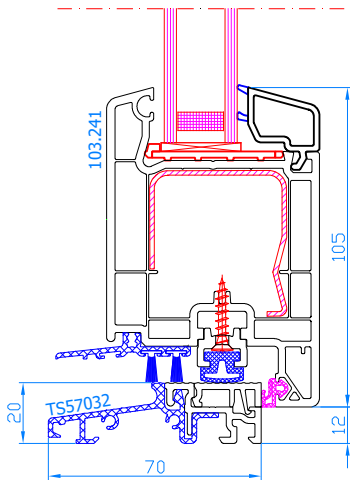

DPP-70
2 sash entrance door opening inwards
movable mullion: 102.236
sash: 105.232

DPP-70
2-sash entrance door opening outwards
movable mullion: 102.236
sash: 105.233

DPP-70
Entrance door with side light (inwards opening only)
Fixed mullion: 102.238
sash: 105.232

DPP-70
Entrance door with side light (inwards opening only)
mullion: 102.214
reinforcing profile 114.019
sash: 105.232

DPP-70
Entrance door with side light (opening inwards or outwards) with 14mm coupling (vertical)
connector: 116.028/029
frame: 101.209