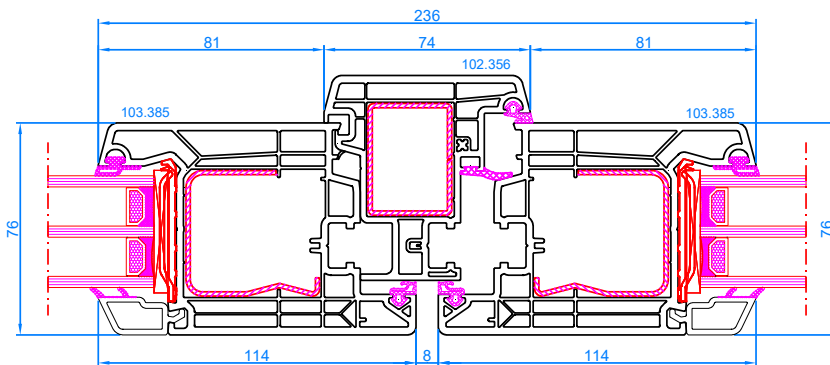

DPQ-76
Fixed mullion
mullion: 102.350