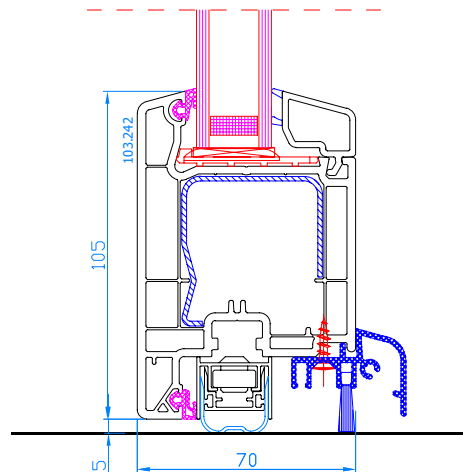

DPP-70
Service door with a falling threshold (without alu low threshold) opening outwards
frame: 101.208
Wide sash: 103.242