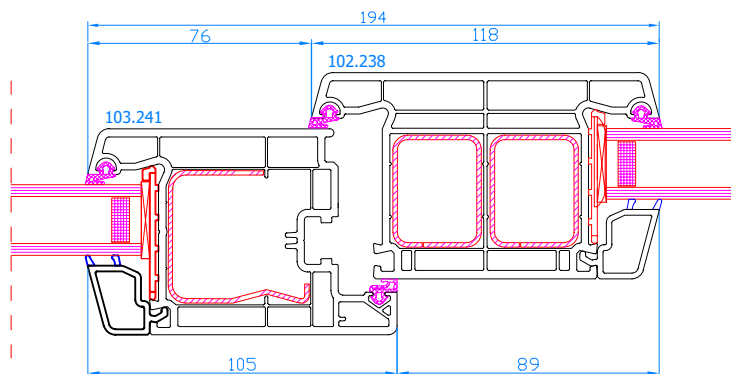

DPP-70
Fixed mullion
mullion: 102.218
sash: 103.232

DPP-70
Fixed mullion
mullion: 102.218
Wide sash: 103.241

DPP-70
Fixed mullion
mullion: 102.238

DPP-70
Fixed mullion
mullion: 102.238
sash: 103.232

DPP-70
Fixed mullion
mullion: 102.238
Wide sash: 103.241