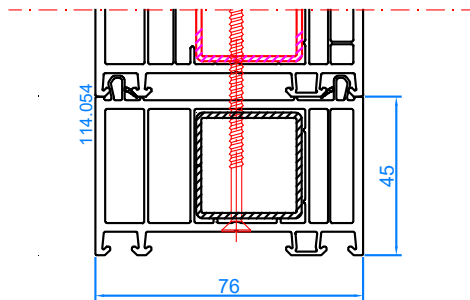

Extension 100mm
CODE: 114.203
for DPP-70

Transport element for low alu
threshold TS57032
CODE: AVAS02

Extension 15mm
CODE: 114.052
for DPQ-76

Extension 30mm
CODE: 114.053
for DPQ-76

Extension 45mm
CODE: 114.054
for DPQ-76