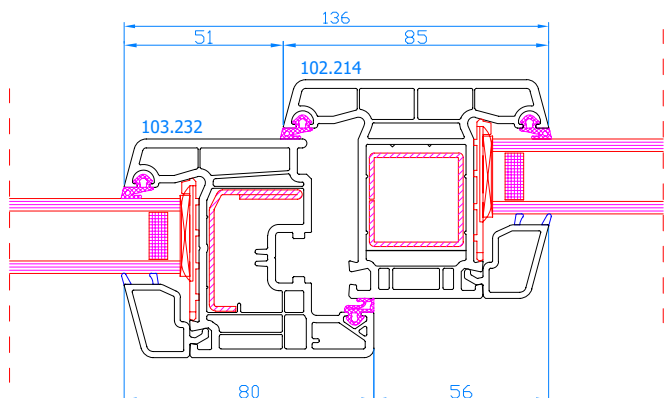

DPP-70
Fixed mullion
mullion: 102.214
sash: 103.232