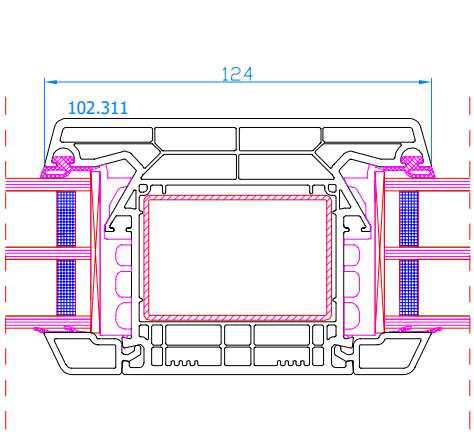

DPQ-82
Fixed mullion
mullion: 102.310

DPQ-82
Fixed mullion
mullion: 102.310
sash: 103.341

DPQ-82
Fixed mullion
mullion: 102.310
Wide sash: 103.345

DPQ-82
Fixed mullion
mullion: 102.310
sash: 103.341

DPQ-82
Fixed mullion
mullion: 102.310
Wide sash: 103.345