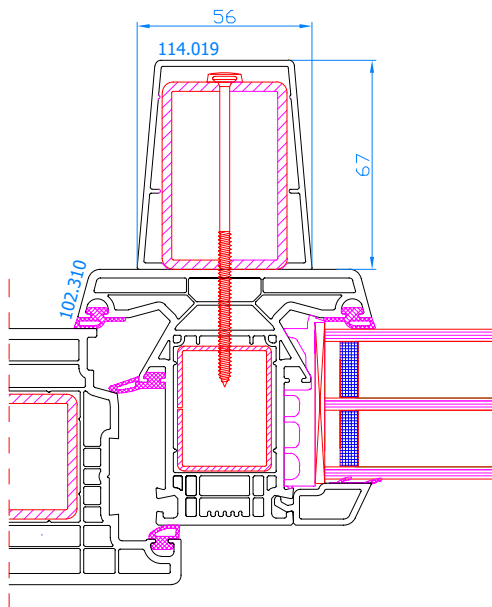

DPQ-82
Entrance door with a low alu threshold opening outwards
low alu threshold: TS58212
frame: 101.294
sash: 105.381

DPQ-82
Entrance door with falling threshold (without low alu threshold) opening outwards
frame: 101.294
sash: 105.381

DPQ-82
Entrance doors opening outwards (horizontal cross-section)
frame: 101.294
sash: 105.381

DPQ-82
2-sash entrance door opening inwards
movable mullion: 102.316
Wide sash: 105.380

DPQ-82
2 sash entrance door opening outwards
movable mullion: 102.316
Wide sash: 105.381