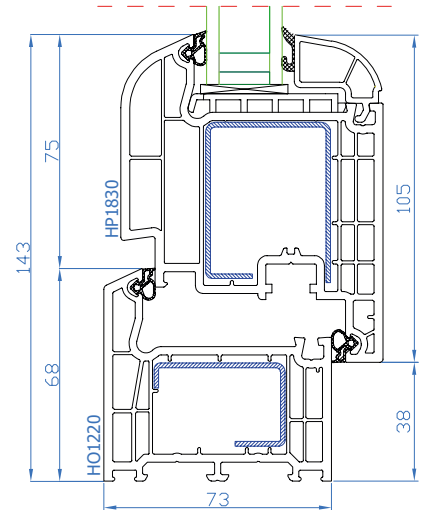

116.229

116.052

116.216

DPB-73+

DPB-73+
Single fixed frame
frame: HO1220

DPB-73+
Standard sash
frame: HO1220
sash: HO1820

DPB-73+
Wide sash
frame: HO1220
Wide sash: HP1830

DPB-73+
Movable mullion
mullion: HP3600
sash: HO1820