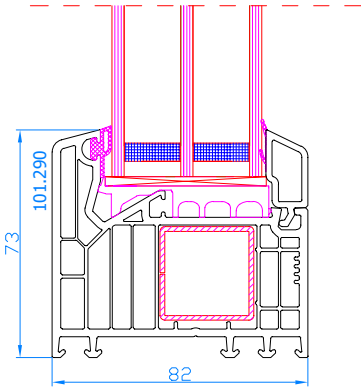

DPQ-76 + double handle and lock
Movable mullion
mullion: 102.356
Wide sash: 103.385

DPQ-76
Tilt-sliding <2,2m²
frame: 101.350
sash: 103.381

DPQ-76
Tilt-sliding >2,2m²
frame: 101.350
Wide sash: 103.385

DPQ-82