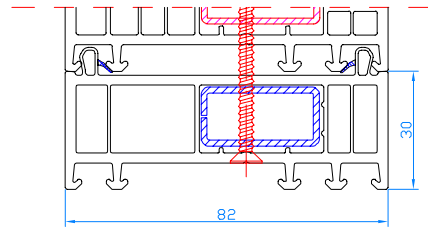

Extension 100mm
CODE: 114.055
for DPQ-76

Extension 30mm
CODE: 114.041
for DPQ-82