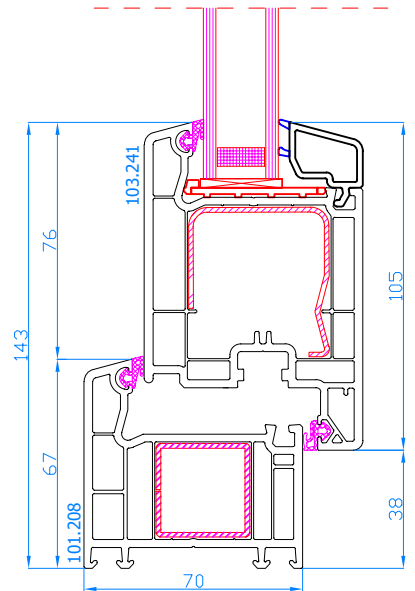

DPP-70
Wide sash
frame: 101.208
sash: 103.241