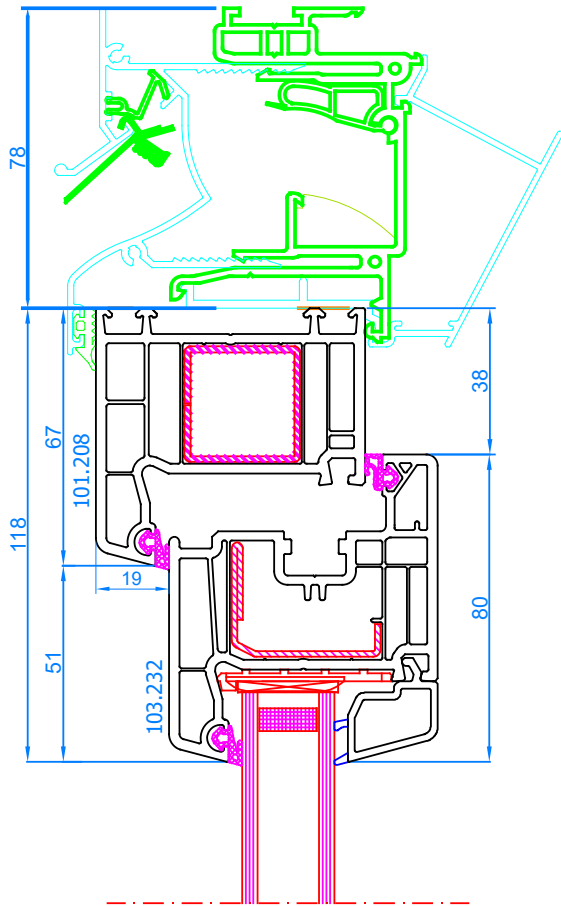

Ventilator TUNAL TOP NEO
(50-74) ZR on the frame