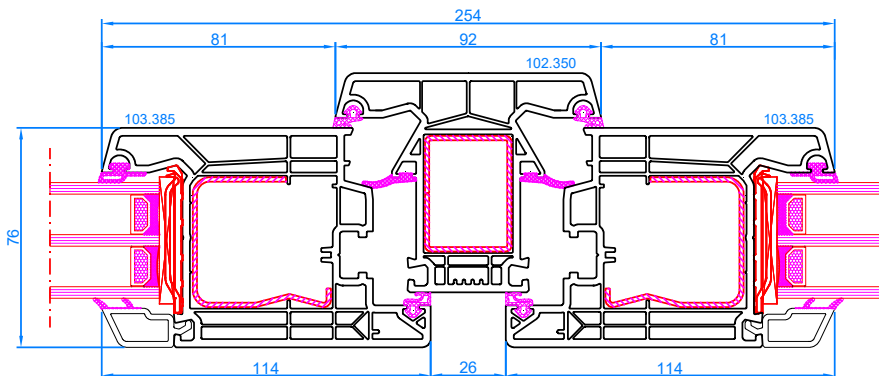

DPQ-76
Fixed mullion
mullion: 102.350
sash: 103.381