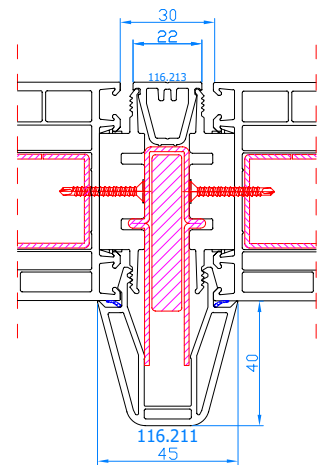

116.028

116.213/211