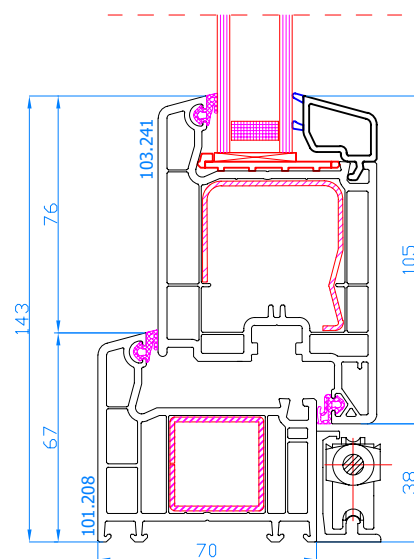

DPP-70 + double handle and lock
Movable mullion
mullion: 102.236
sash: 103.232