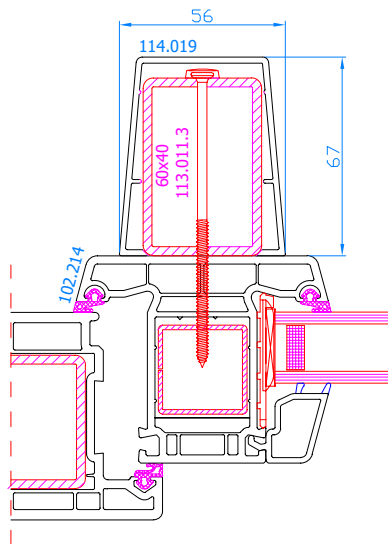

DPP-70
Entrance door with a falling threshold (without low alu threshold) opening outwards
frame: 101.209
sash: 105.233

DPP-70
Entrance door (horizontal cross-section) opening outwards
frame: 101.209
sash: 105.233

DPP-70
2 sash entrance door opening inwards
movable mullion: 102.236
sash: 105.232

DPP-70
2-sash entrance door opening outwards
movable mullion: 102.236
sash: 105.233

DPP-70
Entrance door with side light (inwards opening only)
Fixed mullion: 102.238
sash: 105.232

DPP-70
Entrance door with side light (inwards opening only)
mullion: 102.214
reinforcing profile 114.019
sash: 105.232

DPP-70
Entrance door with side light (opening inwards or outwards) with 14mm coupling (vertical)
connector: 116.028/029
frame: 101.209