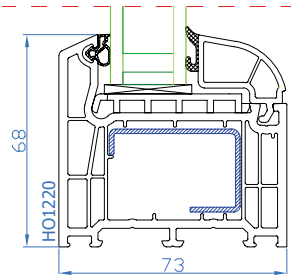

116.229

116.052

116.216

DPB-73+

DPB-73+
Single fixed frame
frame: HO1220

DPB-73+
Standard sash
frame: HO1220
sash: HO1820

DPB-73+
Wide sash
frame: HO1220
Wide sash: HP1830

DPB-73+
Movable mullion
mullion: HP3600
sash: HO1820