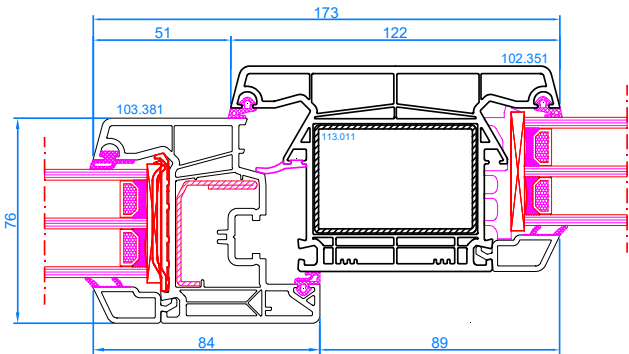

DPQ-76
Fixed mullion
mullion: 102.350
sash: 103.381

DPQ-76
Fixed mullion
mullion: 102.350
Wide sash: 103.385

DPQ-76
Wide sash opening outwards
frame: 101.350
sash: 103.386

DPQ-76
Fixed mullion
mullion: 102.351