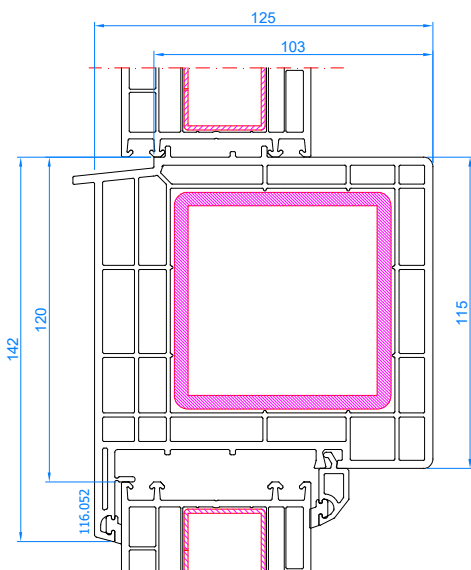

116.229

116.052

116.216

DPB-73+

DPB-73+
Single fixed frame
frame: HO1220

DPB-73+
Standard sash
frame: HO1220
sash: HO1820

DPB-73+
Wide sash
frame: HO1220
Wide sash: HP1830

DPB-73+
Movable mullion
mullion: HP3600
sash: HO1820