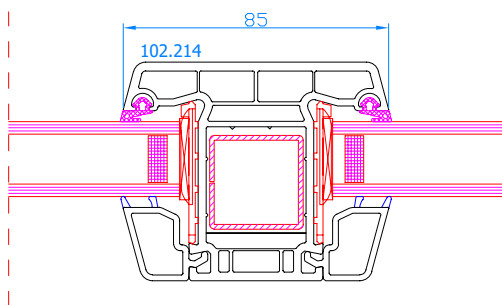

DPP-70
Fixed mullion
mullion: 102.214