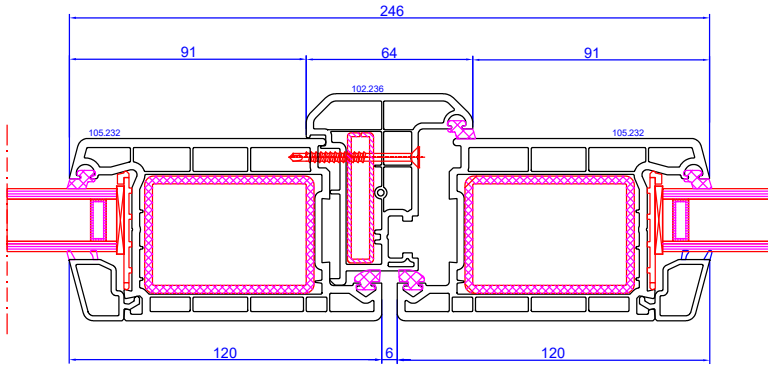

DPP-70
Entrance door (horizontal cross-section) opening outwards
frame: 101.209
sash: 105.233

DPP-70
2 sash entrance door opening inwards
movable mullion: 102.236
sash: 105.232