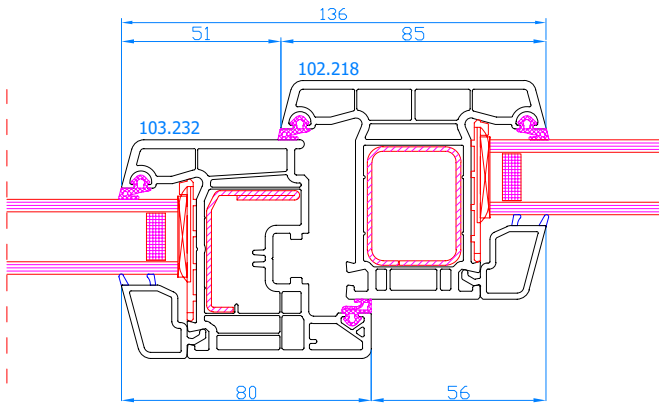

DPP-70
Fixed mullion
mullion: 102.218
sash: 103.232