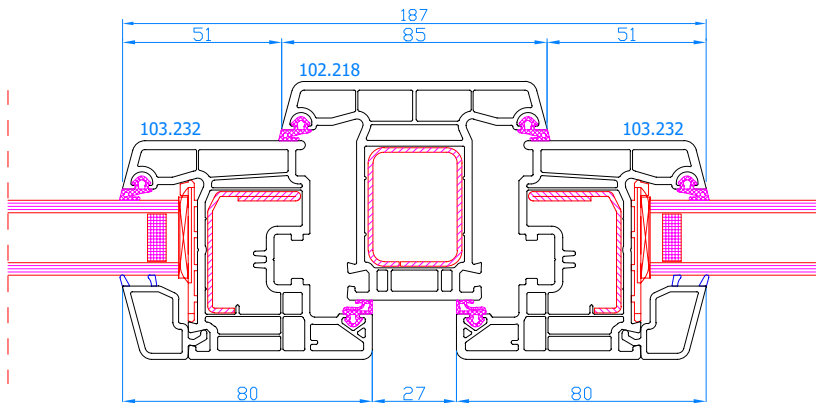

DPP-70
Fixed mullion
mullion: 102.214
sash: 103.232

DPP-70
Fixed mullion
mullion: 102.214
Wide sash: 103.241

DPP-70
Fixed mullion
mullion: 102.218

DPP-70
Fixed mullion
mullion: 102.218
sash: 103.232

DPP-70
Fixed mullion
mullion: 102.218
Wide sash: 103.241