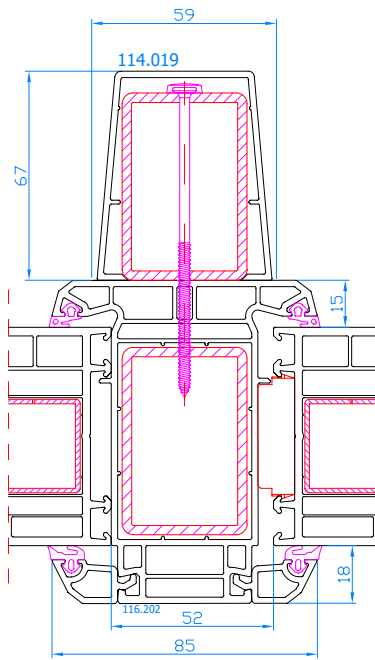

116.213/210

116.202 + 114.019