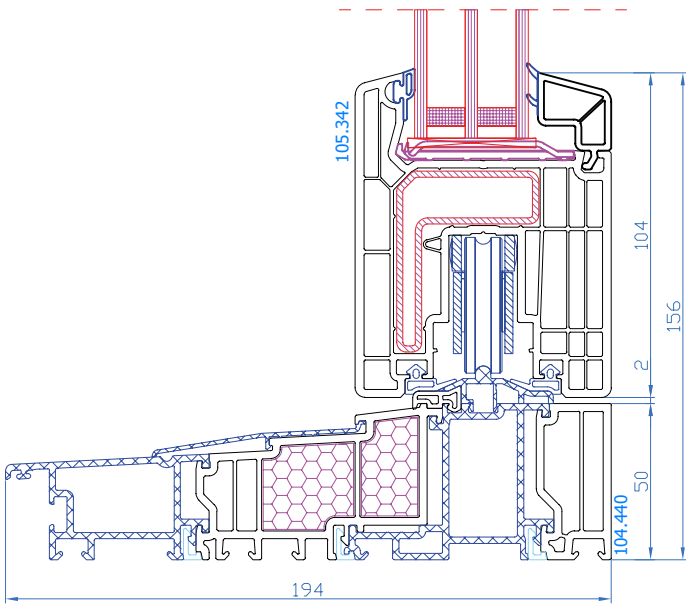

DPQ-82NL
Fixed mullion: 102.333
restricted opening: 103.340

DPQ-82NL 335
Fixed mullion: 102.333
sash: 103.341

DPP-70 HST (LIFT-SLIDING DOORS)

DPP-70 HST
threshold: 104.430
frame: 105.330
sash: 105.340

DPQ-82 HST (LIFT-SLIDING DOORS)