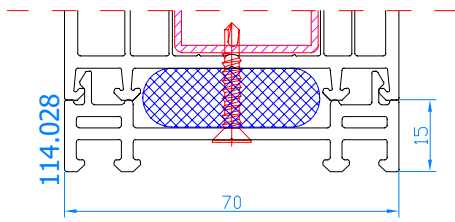

Extension 15mm
CODE: 114.028
for DPP-70