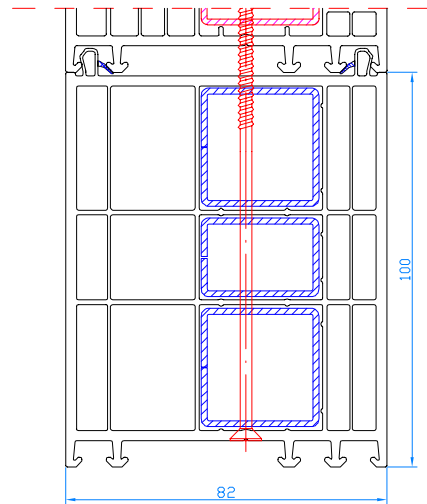

Extension 100mm
CODE: 114.055
for DPQ-76

Extension 15mm
CODE: 114.040
for DPQ-82

Extension 30mm
CODE: 114.041
for DPQ-82

Extension 45mm
CODE: 114.042
for DPQ-82

Extension 100mm
CODE: 114.043
for DPQ-82

Extension 30mm
CODE: 114.201
Extension for
low alu threshold (TS58212)