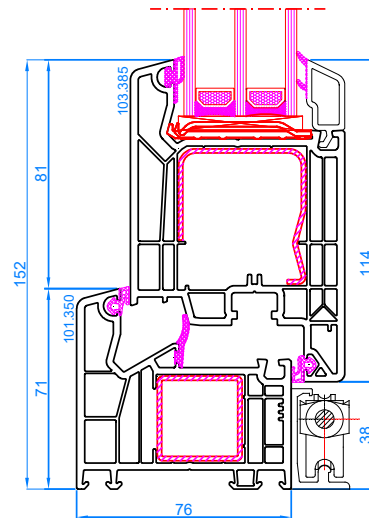

DPQ-76 + double handle and lock
Movable mullion
mullion: 102.356
Wide sash: 103.385