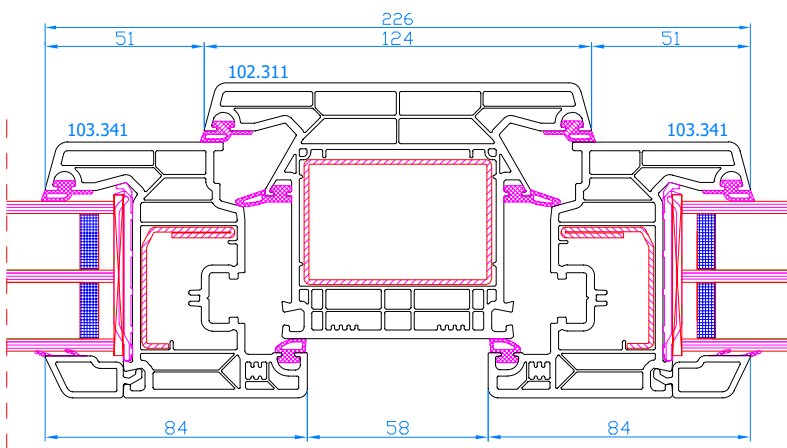

DPQ-82
Fixed mullion
mullion: 102.311
sash: 103.341