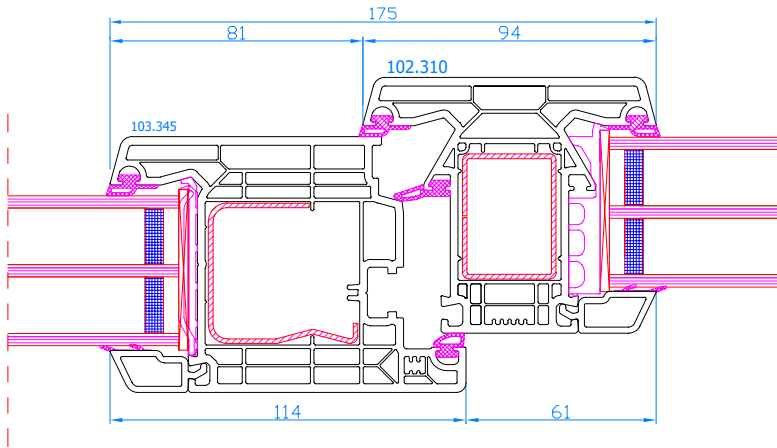

DPQ-82
Fixed mullion
mullion: 102.310
sash: 103.341

DPQ-82
Fixed mullion
mullion: 102.310
Wide sash: 103.345