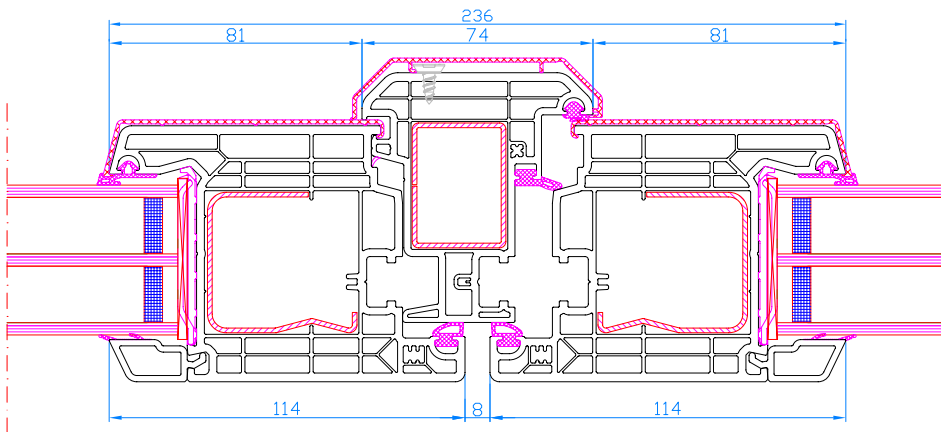

DPP-70
Balcony door with low alu threshold opening outwards
low alu threshold: TS57032
Wide sash: 103.242

DPP-70 + double handle and lock
Movable mullion
mullion: 102.236
sash: 103.232

DPP-70
Tilt-sliding <2,2 m²
frame: 101.208
sash: 103.232

DPP-70
Entrance door with side light (inwards opening only)
mullion: 102.214
reinforcing profile 114.019
sash: 105.232

DPP-70
Entrance door with side light (opening inwards or outwards) with 14mm coupling (vertical)
connector: 116.028/029
frame: 101.209

DPQ-82 AL
Single fixed frame
frame: 101.290

DPQ-82 AL
Standard sash
frame: 101.290
sash: 103.341

DPQ-82 AL
Wide sash
frame: 101.290
sash: 103.345

DPQ-82 AL
Movable mullion
mullion: 102.316
sash: 103.341

DPQ-82 AL
Movable mullion
mullion: 102.316
Wide sash: 103.345