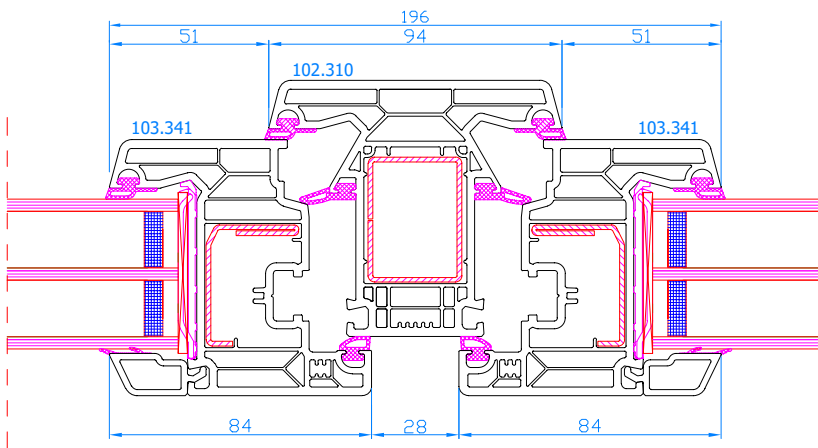

DPQ-82
Fixed mullion
mullion: 102.310
sash: 103.341