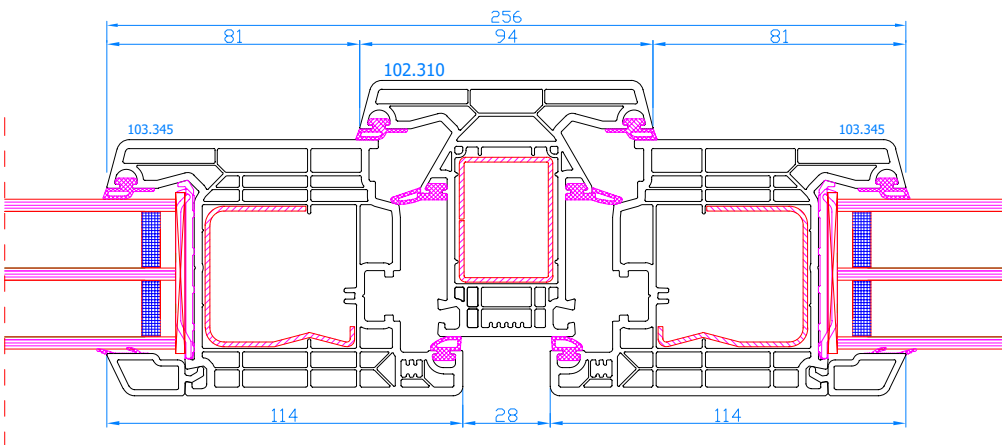

DPQ-82
Fixed mullion
mullion: 102.310

DPQ-82
Fixed mullion
mullion: 102.310
sash: 103.341

DPQ-82
Fixed mullion
mullion: 102.310
Wide sash: 103.345

DPQ-82
Fixed mullion
mullion: 102.310
sash: 103.341

DPQ-82
Fixed mullion
mullion: 102.310
Wide sash: 103.345