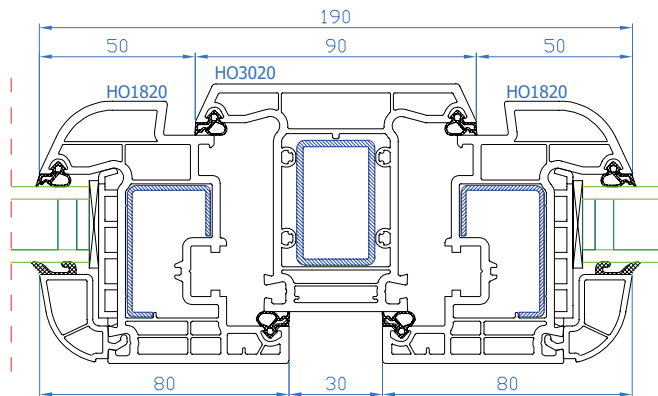

DPB-73+
Movable mullion
mullion: HP3600
Wide sash: HP1830

DPB-73+
Fixed mullion
mullion: HO3020

DPB-73+
Fixed mullion
mullion: HO3020
sash: HO1820

DPB-73+
Fixed mullion
mullion: HO3020
Wide sash: HP1830

DPB-73+
Fixed mullion
mullion: HO3020
sash: HO1820