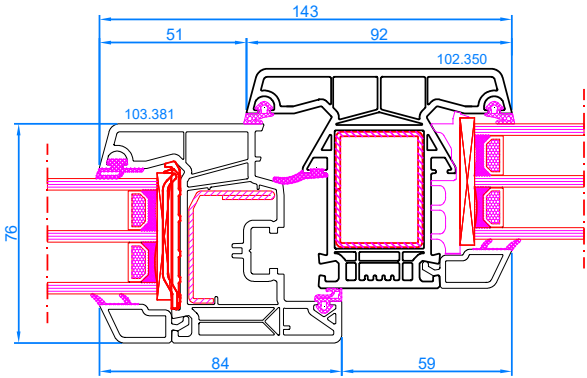

DPQ-76
Fixed mullion
mullion: 102.350
sash: 103.381