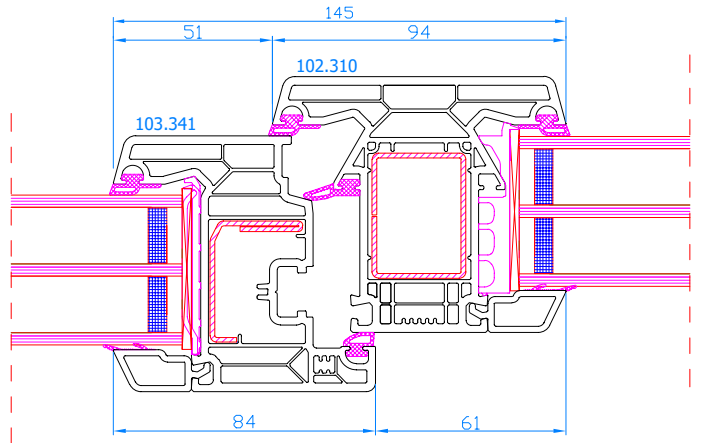

DPQ-82
Wide sash
frame: 101.290
sash: 103.345