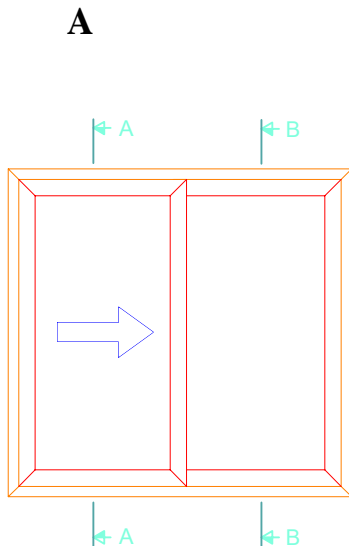

DPP-70
Entrance door with side light (inwards opening only)
mullion: 102.214
reinforcing profile 114.019
sash: 105.232

DPP-70
Entrance door with side light (opening inwards or outwards) with 14mm coupling (vertical)
connector: 116.028/029
frame: 101.209

DPQ-82NL
Fixed mullion: 102.333
restricted opening: 103.340

DPQ-82NL 335
Fixed mullion: 102.333
sash: 103.341

DPP-70 HST (LIFT-SLIDING DOORS)

DPP-70 HST
threshold: 104.430
frame: 105.330
sash: 105.340

DPQ-82 HST (LIFT-SLIDING DOORS)