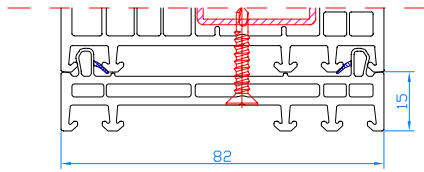

Extension 45mm
CODE: 114.054
for DPQ-76

Extension 15mm
CODE: 114.040
for DPQ-82