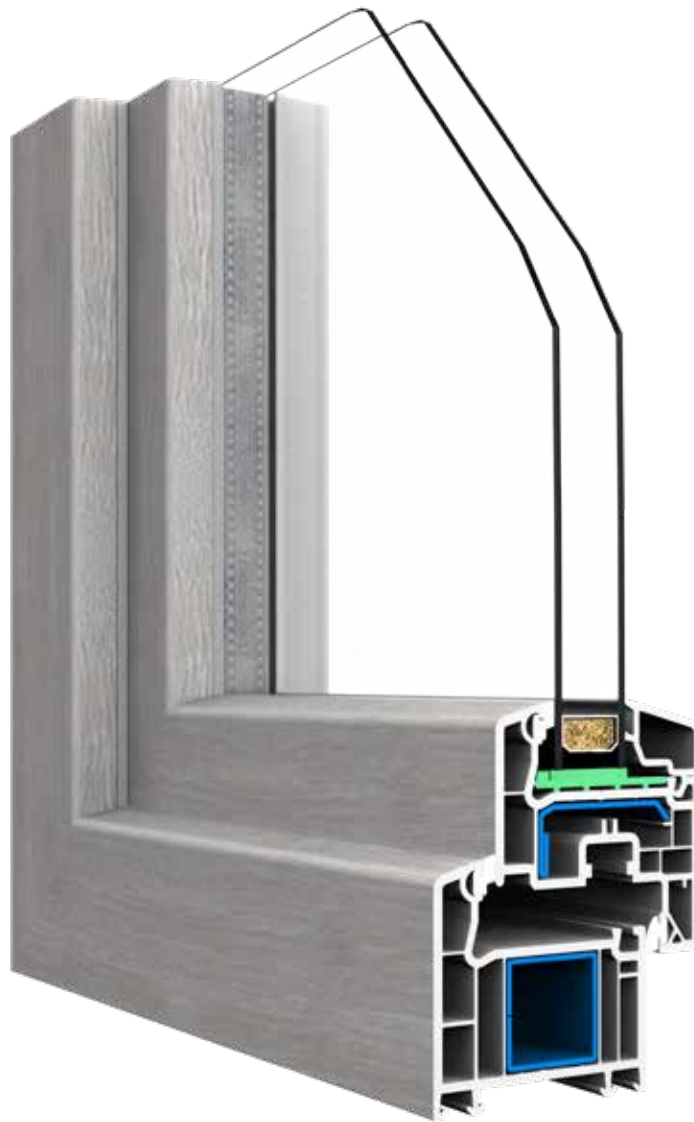

DPP-70 SLIMLINE

DPP-70 SlimLine
Movable mullion - central handle
Movable mullion: 109.564
sash: 103.368/103.329

DPP-70 SlimLine
Fixed glazing in the frame
Frame: 101.207

DPP-70 SlimLine
fixed post: 102.214
sash: 103.229