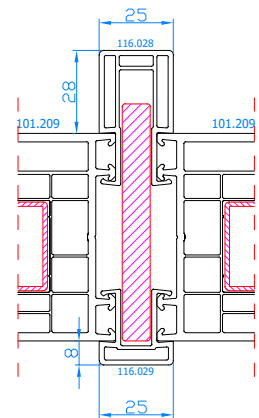

DPP-70
2 sash entrance door opening inwards
movable mullion: 102.236
sash: 105.232

DPP-70
2-sash entrance door opening outwards
movable mullion: 102.236
sash: 105.233

DPP-70
Entrance door with side light (inwards opening only)
Fixed mullion: 102.238
sash: 105.232

DPP-70
Entrance door with side light (inwards opening only)
mullion: 102.214
reinforcing profile 114.019
sash: 105.232

DPP-70
Entrance door with side light (opening inwards or outwards) with 14mm coupling (vertical)
connector: 116.028/029
frame: 101.209