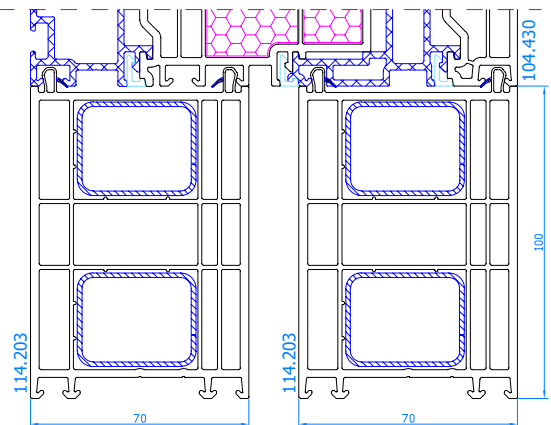

2x Extension 15mm
CODE: 114.040
for HST DPQ-82

2x Extension 30mm
CODE: 114.201
for HST DPP-70

2x Extension 30mm
CODE: 114.041
for HST DPQ-82

2x Extension 45mm
CODE: 114.202
for HST DPP-70

2x Extension 45mm
CODE: 114.042
for HST DPQ-82