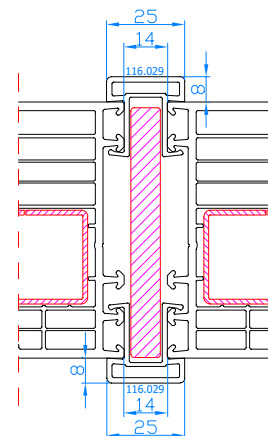

DPP-70
Entrance door with side light (inwards opening only)
mullion: 102.214
reinforcing profile 114.019
sash: 105.232

DPP-70
Entrance door with side light (opening inwards or outwards) with 14mm coupling (vertical)
connector: 116.028/029
frame: 101.209

DPQ-82
Entrance doors opening outwards (horizontal cross-section)
frame: 101.294
sash: 105.381

DPQ-82
2-sash entrance door opening inwards
movable mullion: 102.316
Wide sash: 105.380

DPQ-82
2 sash entrance door opening outwards
movable mullion: 102.316
Wide sash: 105.381

DPQ-82
Entrance door with side light (opening inwards only)
mullion: 102.310
reinforcing profile 114.019
sash: 105.380

DPQ-82
Entrance door with side light (opening outwards only) with 14mm connector (vertical)
connector: 116.029
frame: 101.209