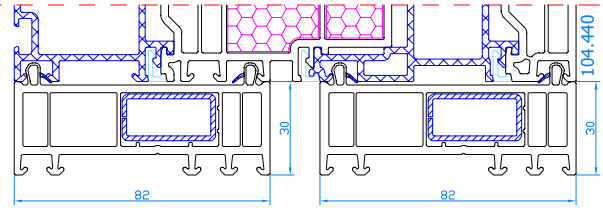

2x Extension 30mm
CODE: 114.041
for HST DPQ-82