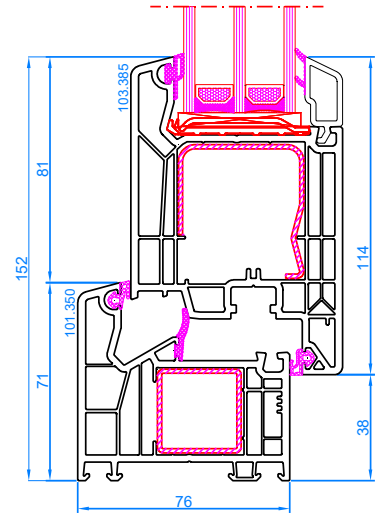

DPP-70 WS
Movable mullion
Movable mullion: 102.236
sash: 103.229

DPQ-76

DPQ-76
Single fixed frame
frame: 101.350

DPQ-76
Standard sash
frame: 101.350
sash: 103.381

DPQ-76
Wide sash
frame: 101.350
sash: 103.385