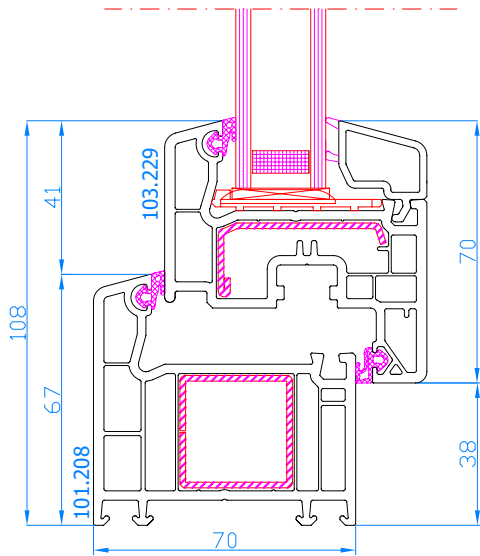

DPP-70 SLIMLINE

DPP-70 SlimLine
Movable mullion - central handle
Movable mullion: 109.564
sash: 103.368/103.329

DPP-70 SlimLine
Fixed glazing in the frame
Frame: 101.207

DPP-70 SlimLine
fixed post: 102.214
sash: 103.229