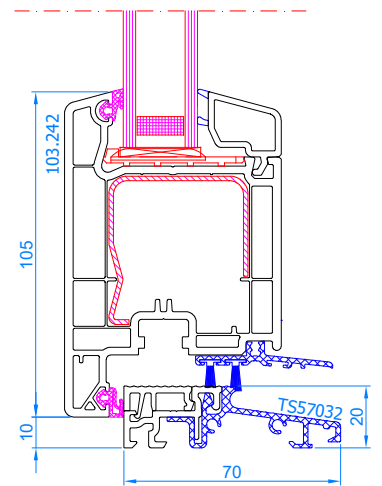

DPP-70
Fixed mullion
mullion: 102.238
sash: 103.232

DPP-70
Fixed mullion
mullion: 102.238
Wide sash: 103.241

DPP-70
Balcony door with low alu threshold
low alu threshold: TS57032
sash: 103.232

DPP-70
Balcony door with low alu threshold
low alu threshold: TS57032
Wide sash: 103.241