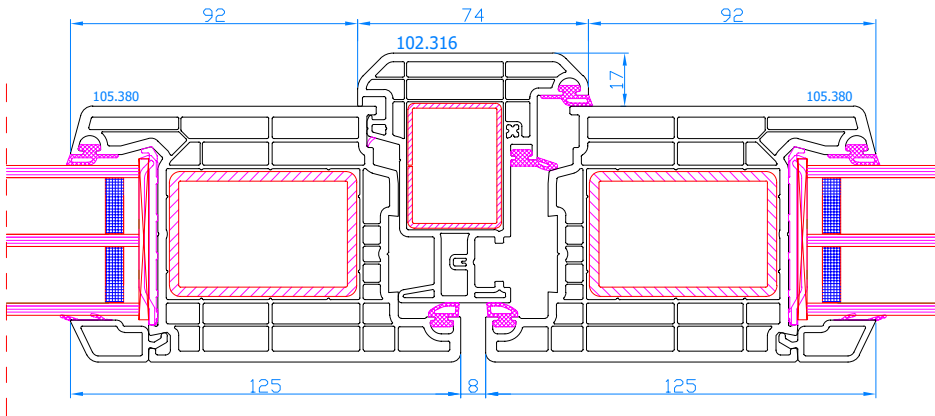

DPQ-82
Entrance doors opening outwards (horizontal cross-section)
frame: 101.294
sash: 105.381

DPQ-82
2-sash entrance door opening inwards
movable mullion: 102.316
Wide sash: 105.380