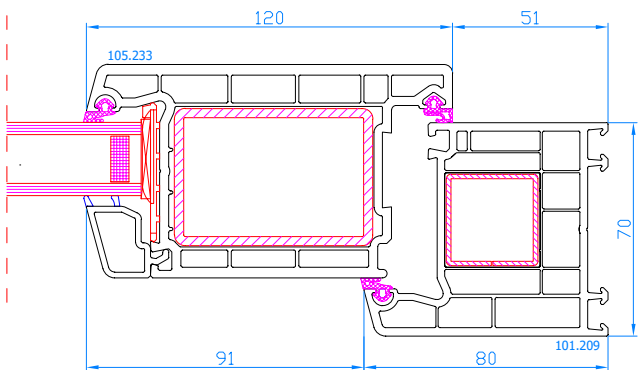

DPP-70
Entrance door with low alu threshold opening outwards
low alu threshold: TS57032
frame: 101.209
sash: 105.233