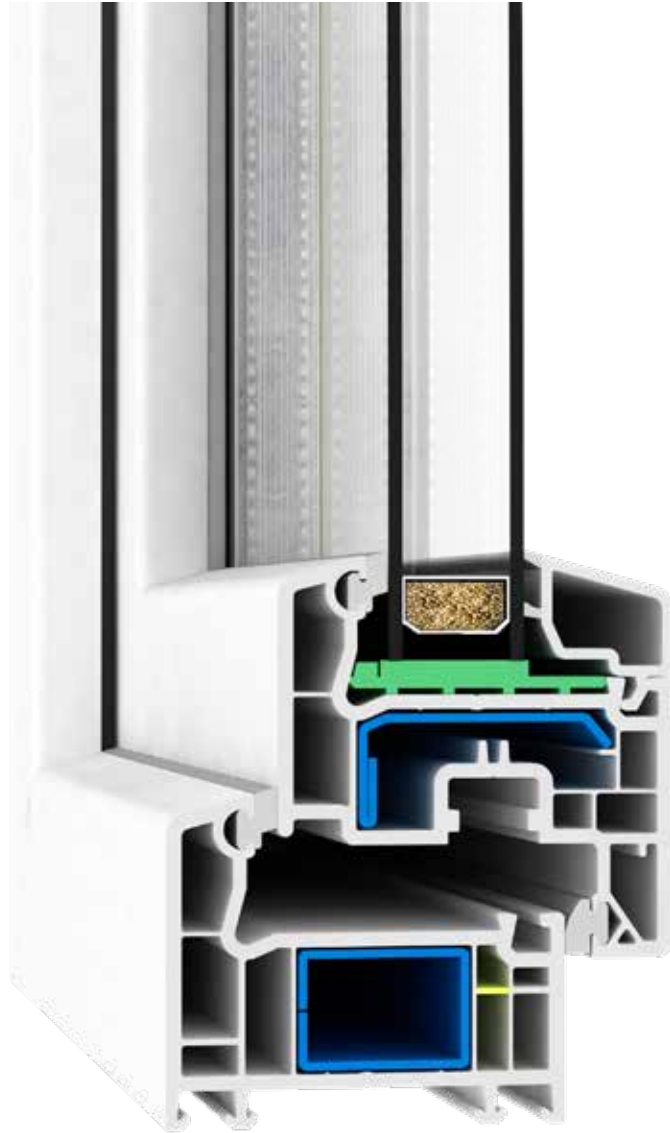

DPP-70 SLIMLINE