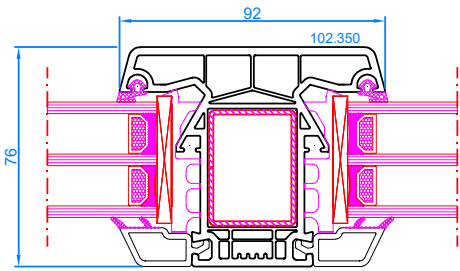

DPQ-76
Fixed mullion
mullion: 102.350
sash: 103.381