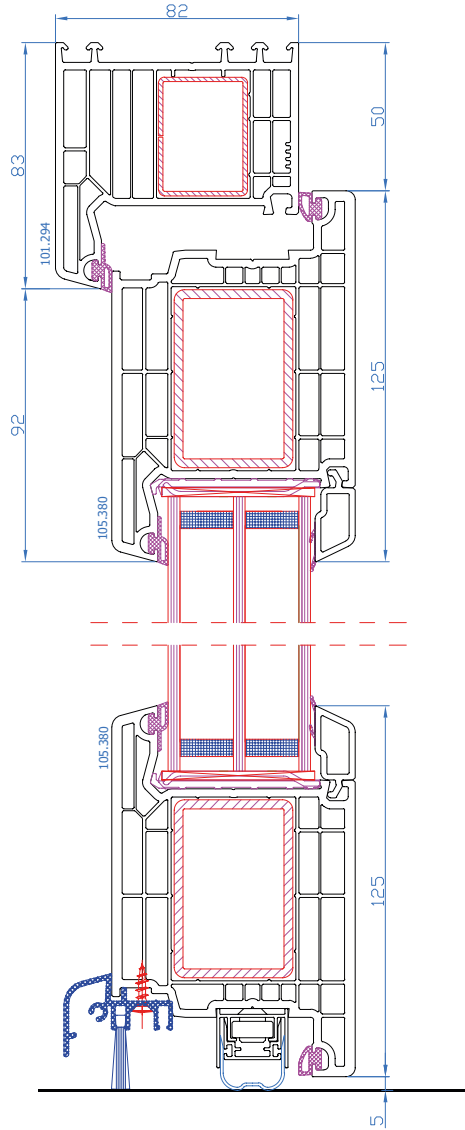

DPQ-82
Tilt-sliding >2,2 m²
frame: 101.290
Wide sash: 103.345