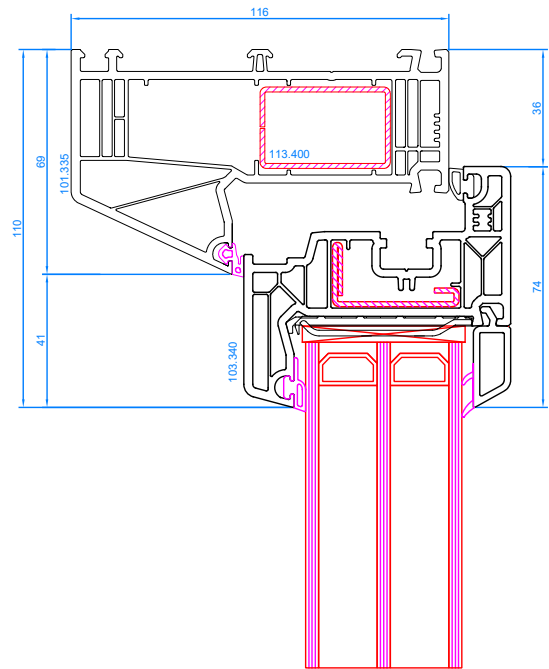

DPQ-82NL 332 R18
opening towards the interior
frame: 101.332
sash: 103.341