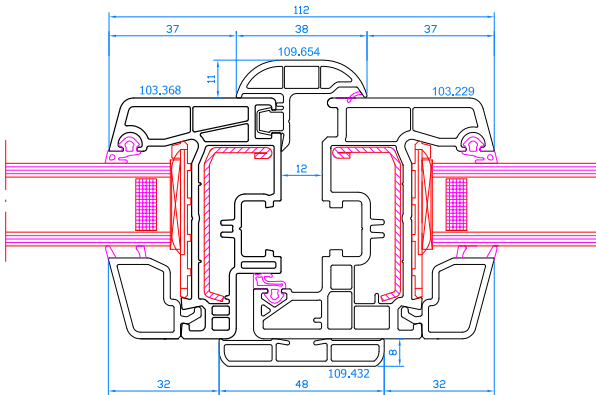

DPP-70 SlimLine
Movable mullion - central handle
Movable mullion: 109.564
sash: 103.368/103.329