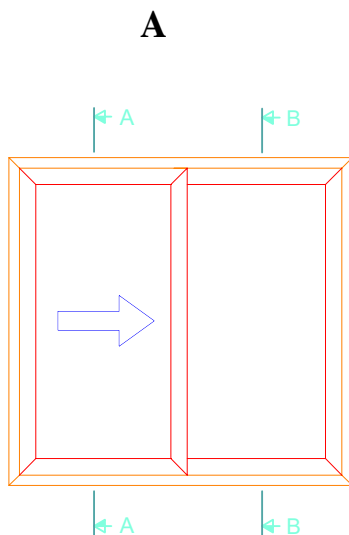

DPP-70
Entrance door with side light (inwards opening only)
mullion: 102.214
reinforcing profile 114.019
sash: 105.232

DPP-70
Entrance door with side light (opening inwards or outwards) with 14mm coupling (vertical)
connector: 116.028/029
frame: 101.209

DPQ-82NL
Fixed mullion: 102.333
restricted opening: 103.340

DPQ-82NL 335
Fixed mullion: 102.333
sash: 103.341

DPP-70 HST (LIFT-SLIDING DOORS)

DPP-70 HST
threshold: 104.430
frame: 105.330
sash: 105.340

DPQ-82 HST (LIFT-SLIDING DOORS)