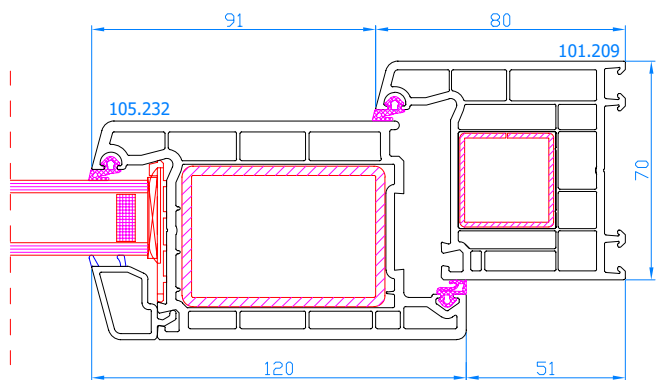

DPP-70
Entrance door opening inwards with a falling threshold (without a low alu threshold)
frame: 101.209
sash: 105.232