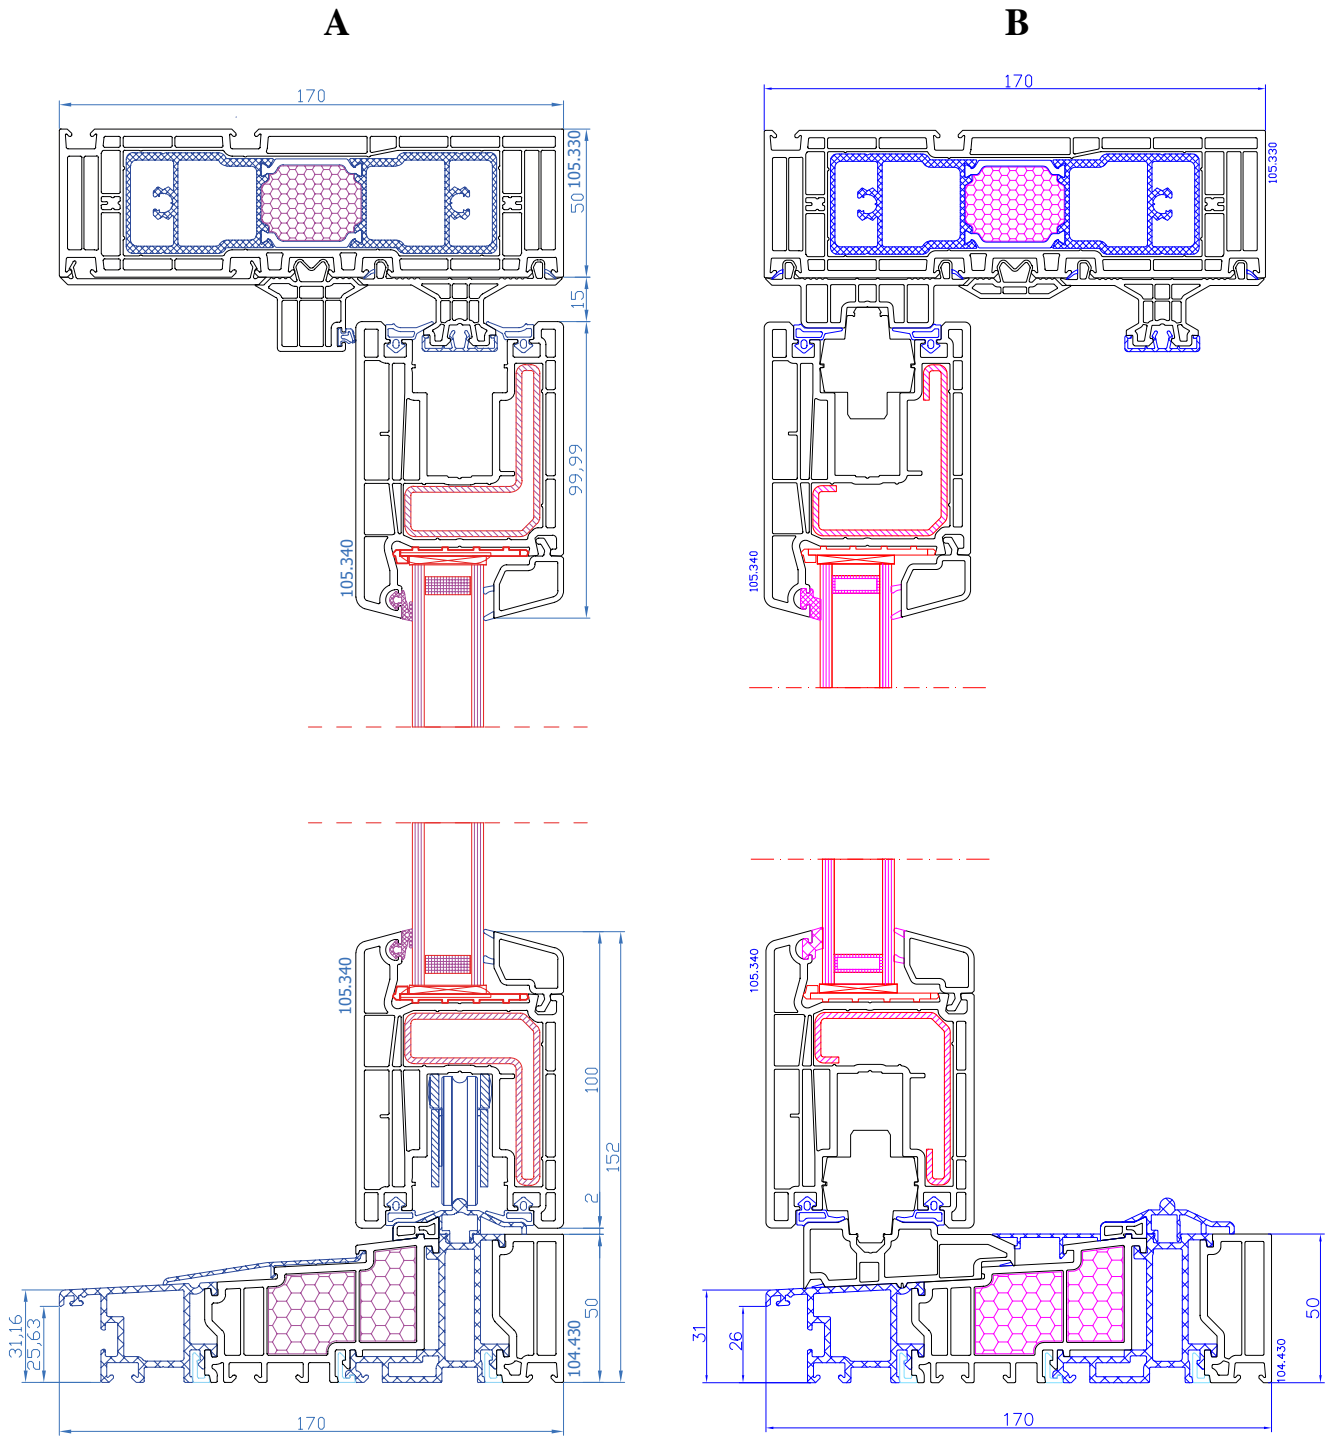

DPP-70 HST
threshold: 104.430
frame: 105.330
sash: 105.340